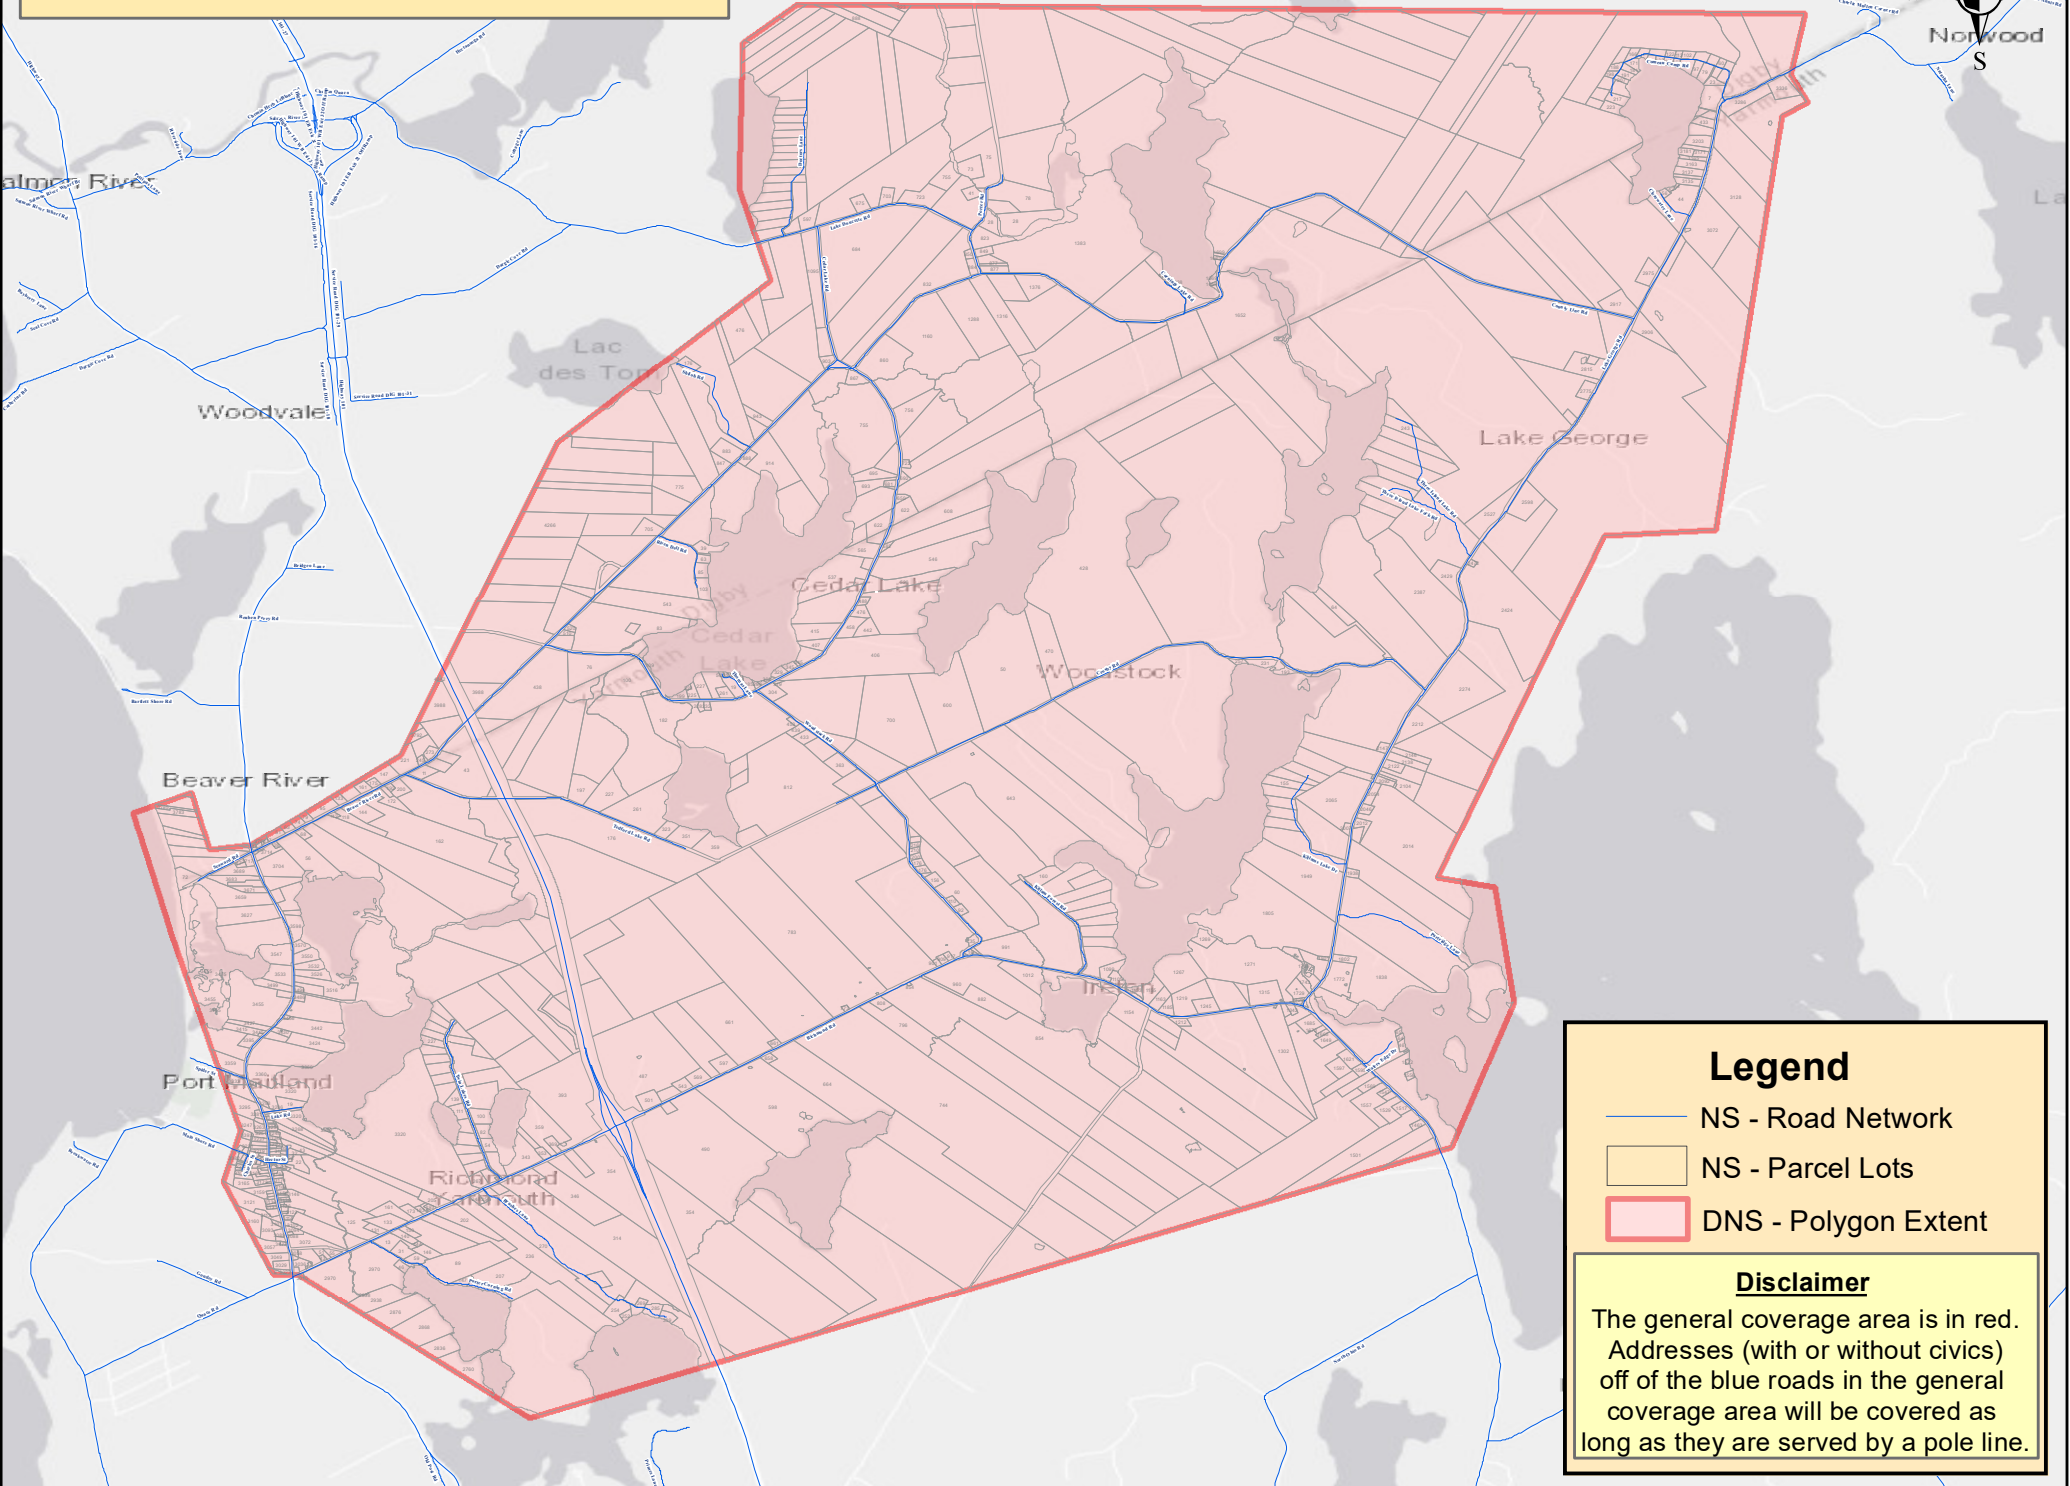

Port Maitland Region

Legend

-  NS - Road Network
-  NS - Parcel Lots
-  DNS - Polygon Extent

Disclaimer

The general coverage area is in red. Addresses (with or without civics) off of the blue roads in the general coverage area will be covered as long as they are served by a pole line.