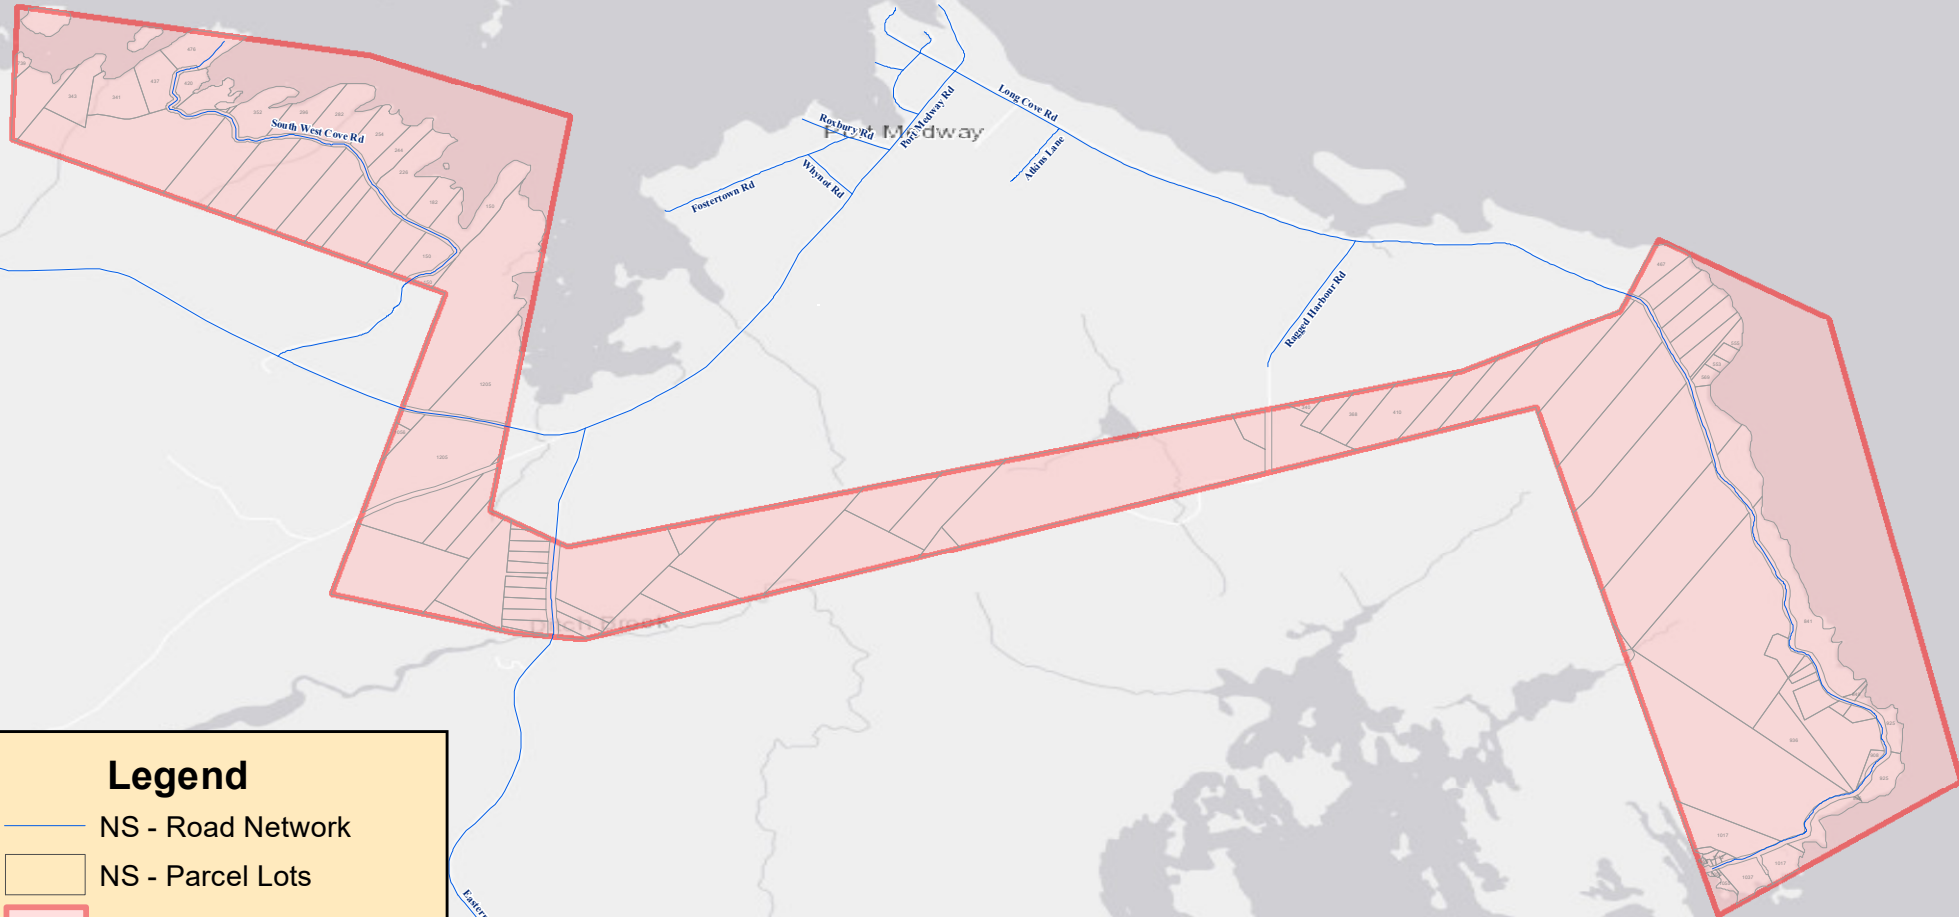

Port Medway

Legend

- NS - Road Network
- NS - Parcel Lots
- DNS - Polygon Extent

Disclaimer

The general coverage area is in red. Addresses (with or without civics) off of the blue roads in the general coverage area will be covered as long as they are served by a pole line.