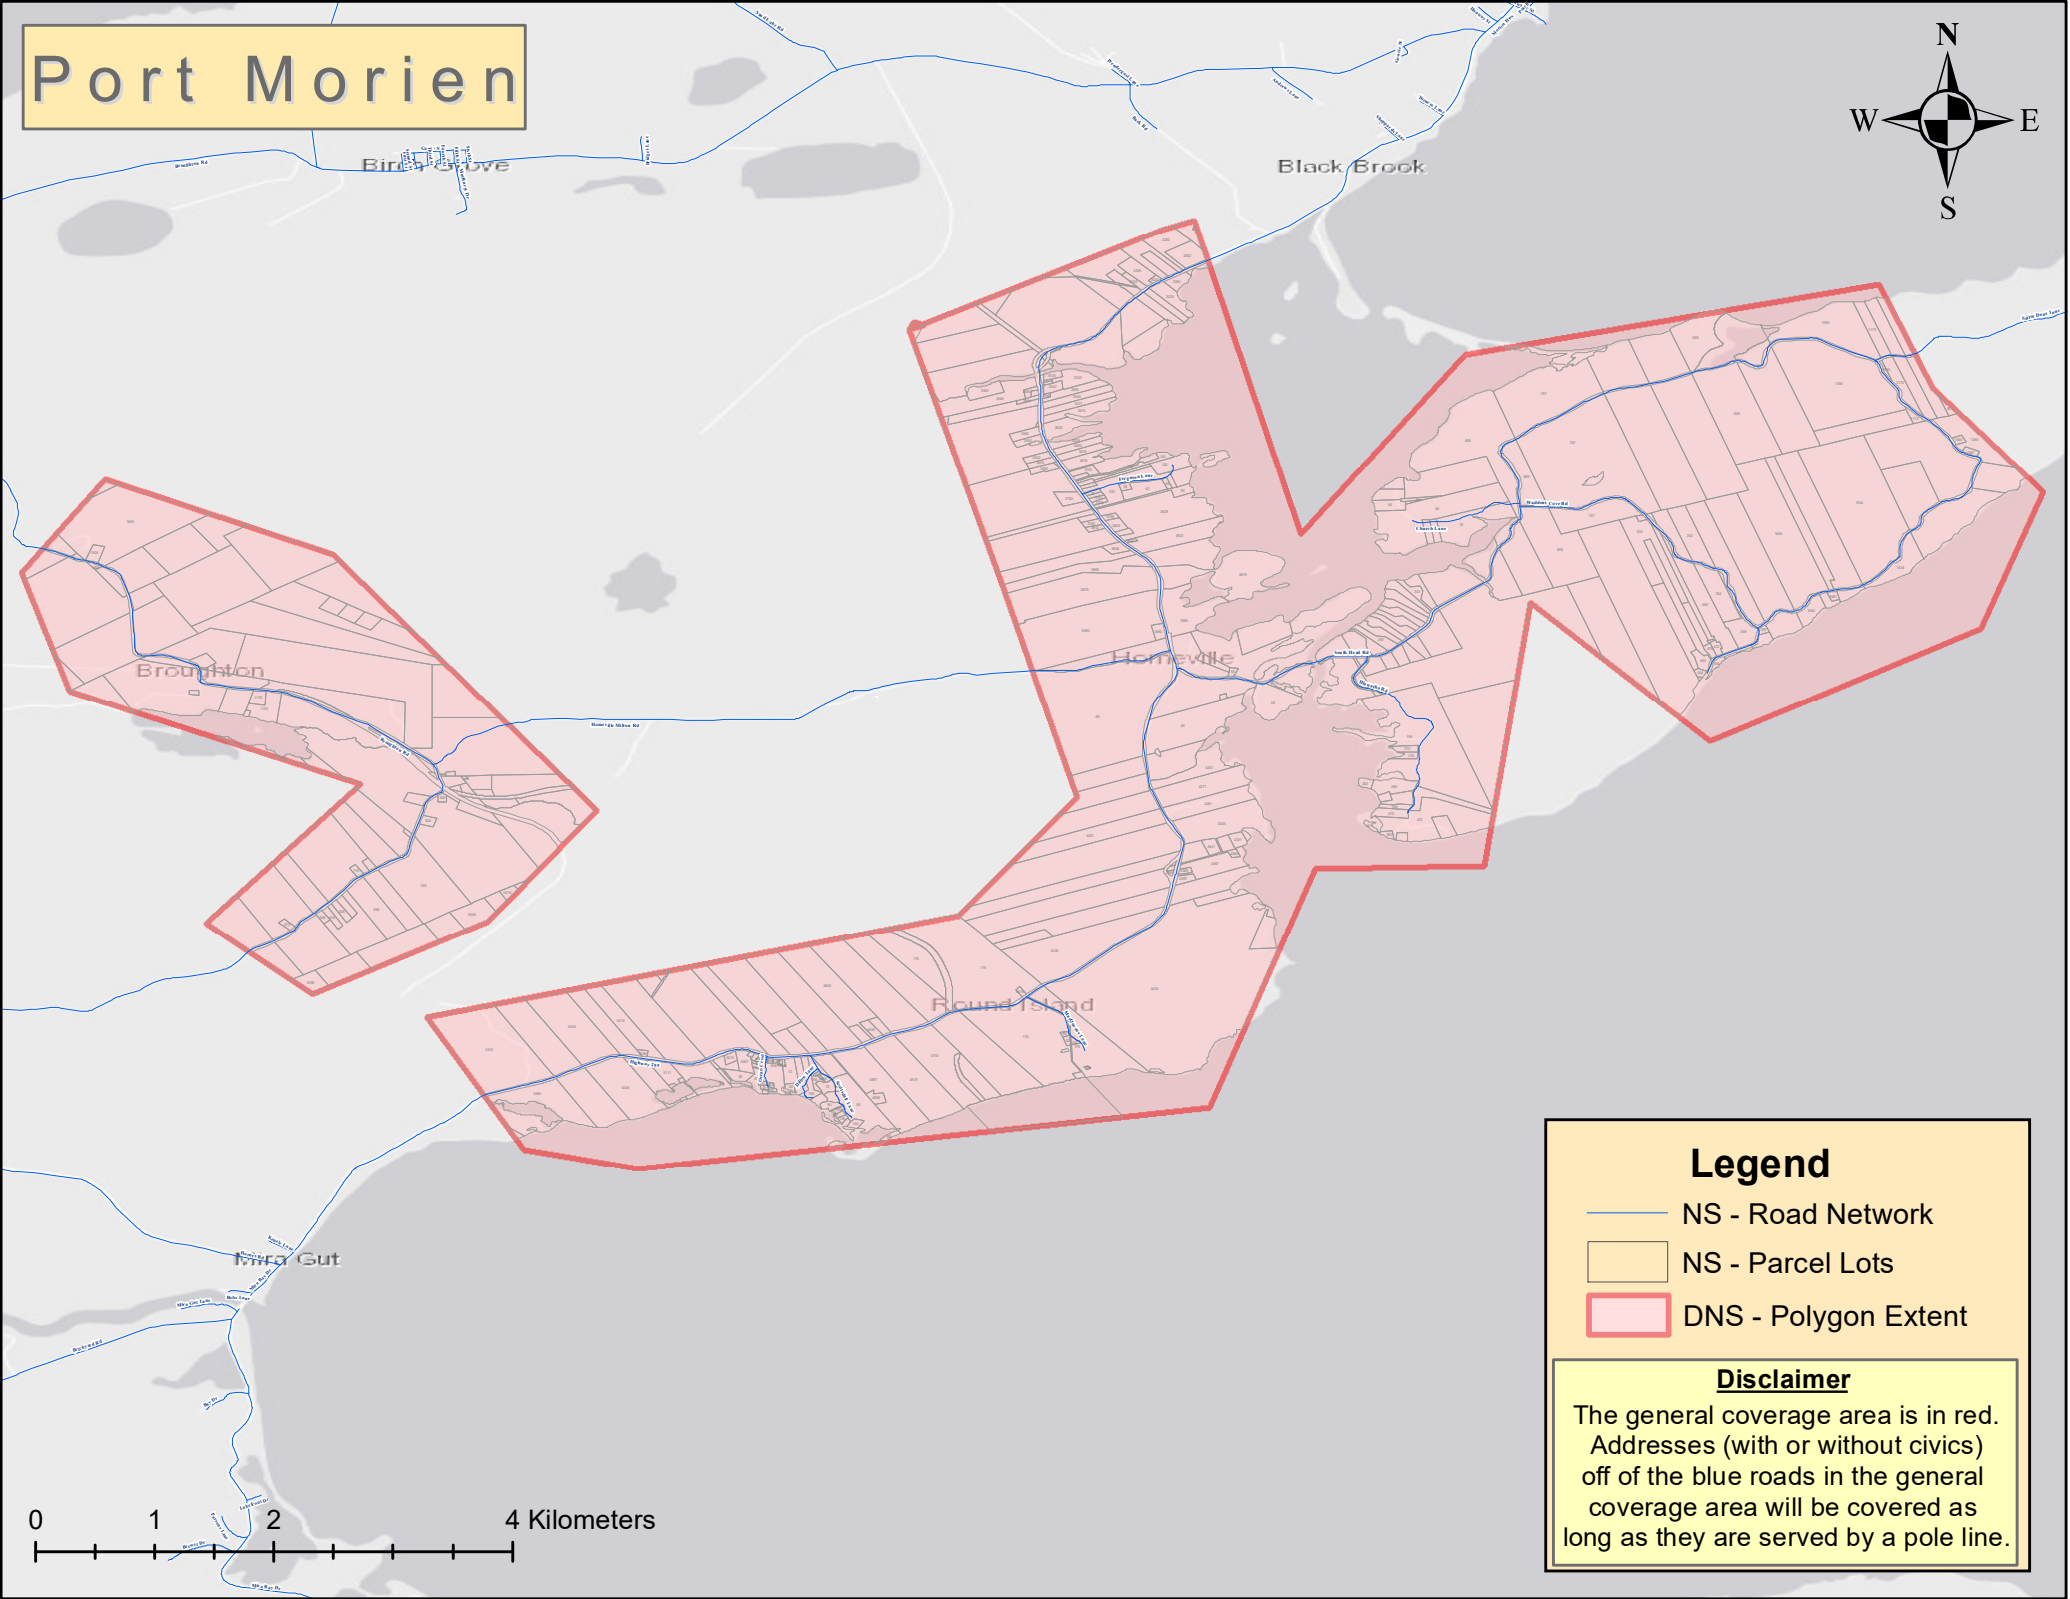

Port Morien

Legend

- NS - Road Network
- NS - Parcel Lots
- DNS - Polygon Extent

Disclaimer

The general coverage area is in red. Addresses (with or without civics) off of the blue roads in the general coverage area will be covered as long as they are served by a pole line.