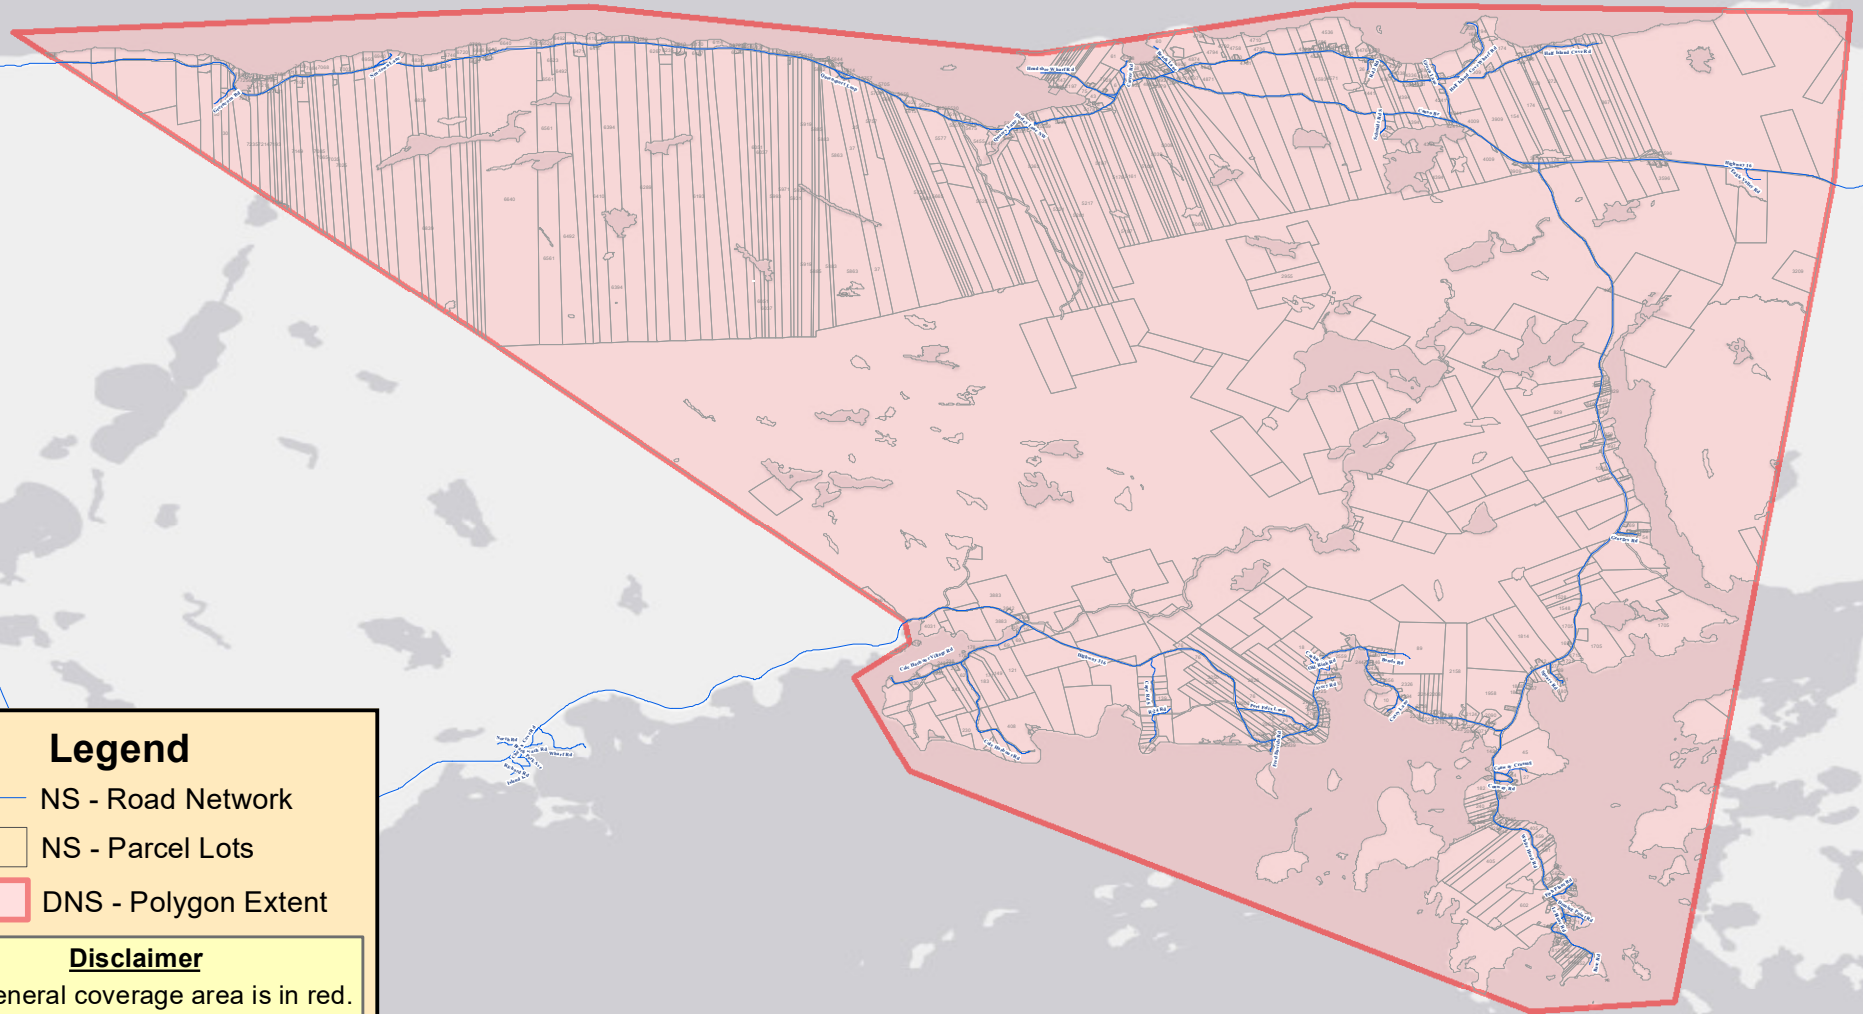

Queensport Region

Legend

-  NS - Road Network
-  NS - Parcel Lots
-  DNS - Polygon Extent

Disclaimer

The general coverage area is in red.
Addresses (with or without civics)
off of the blue roads in the general
coverage area will be covered as
long as they are served by a pole line.