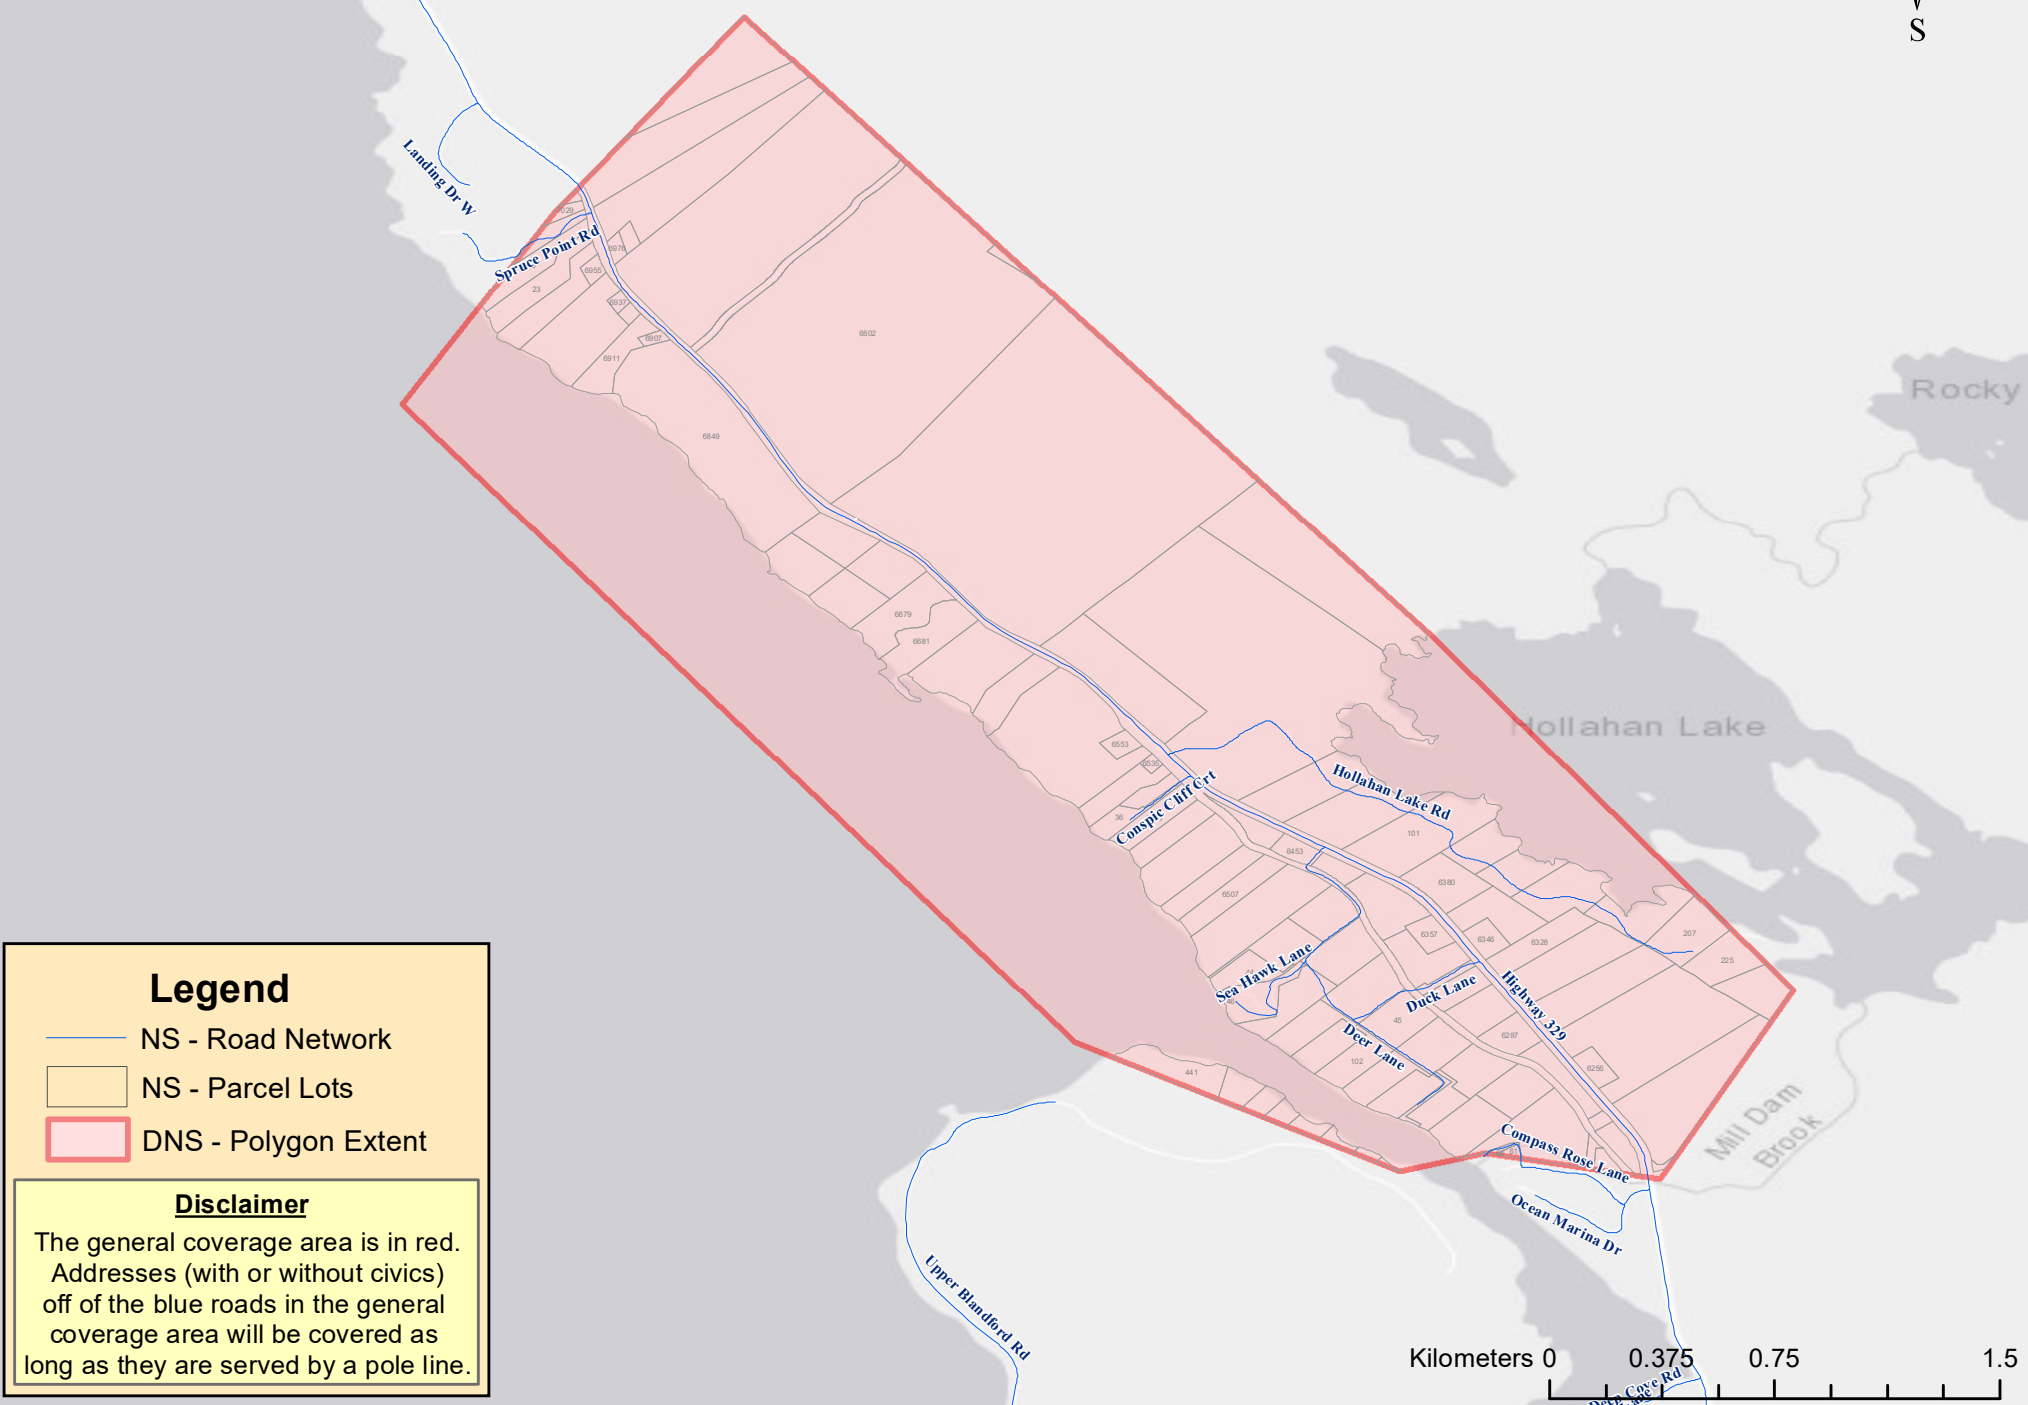

Schnares Cove

Legend

- NS - Road Network
- NS - Parcel Lots
- DNS - Polygon Extent

Disclaimer

The general coverage area is in red. Addresses (with or without civics) off of the blue roads in the general coverage area will be covered as long as they are served by a pole line.