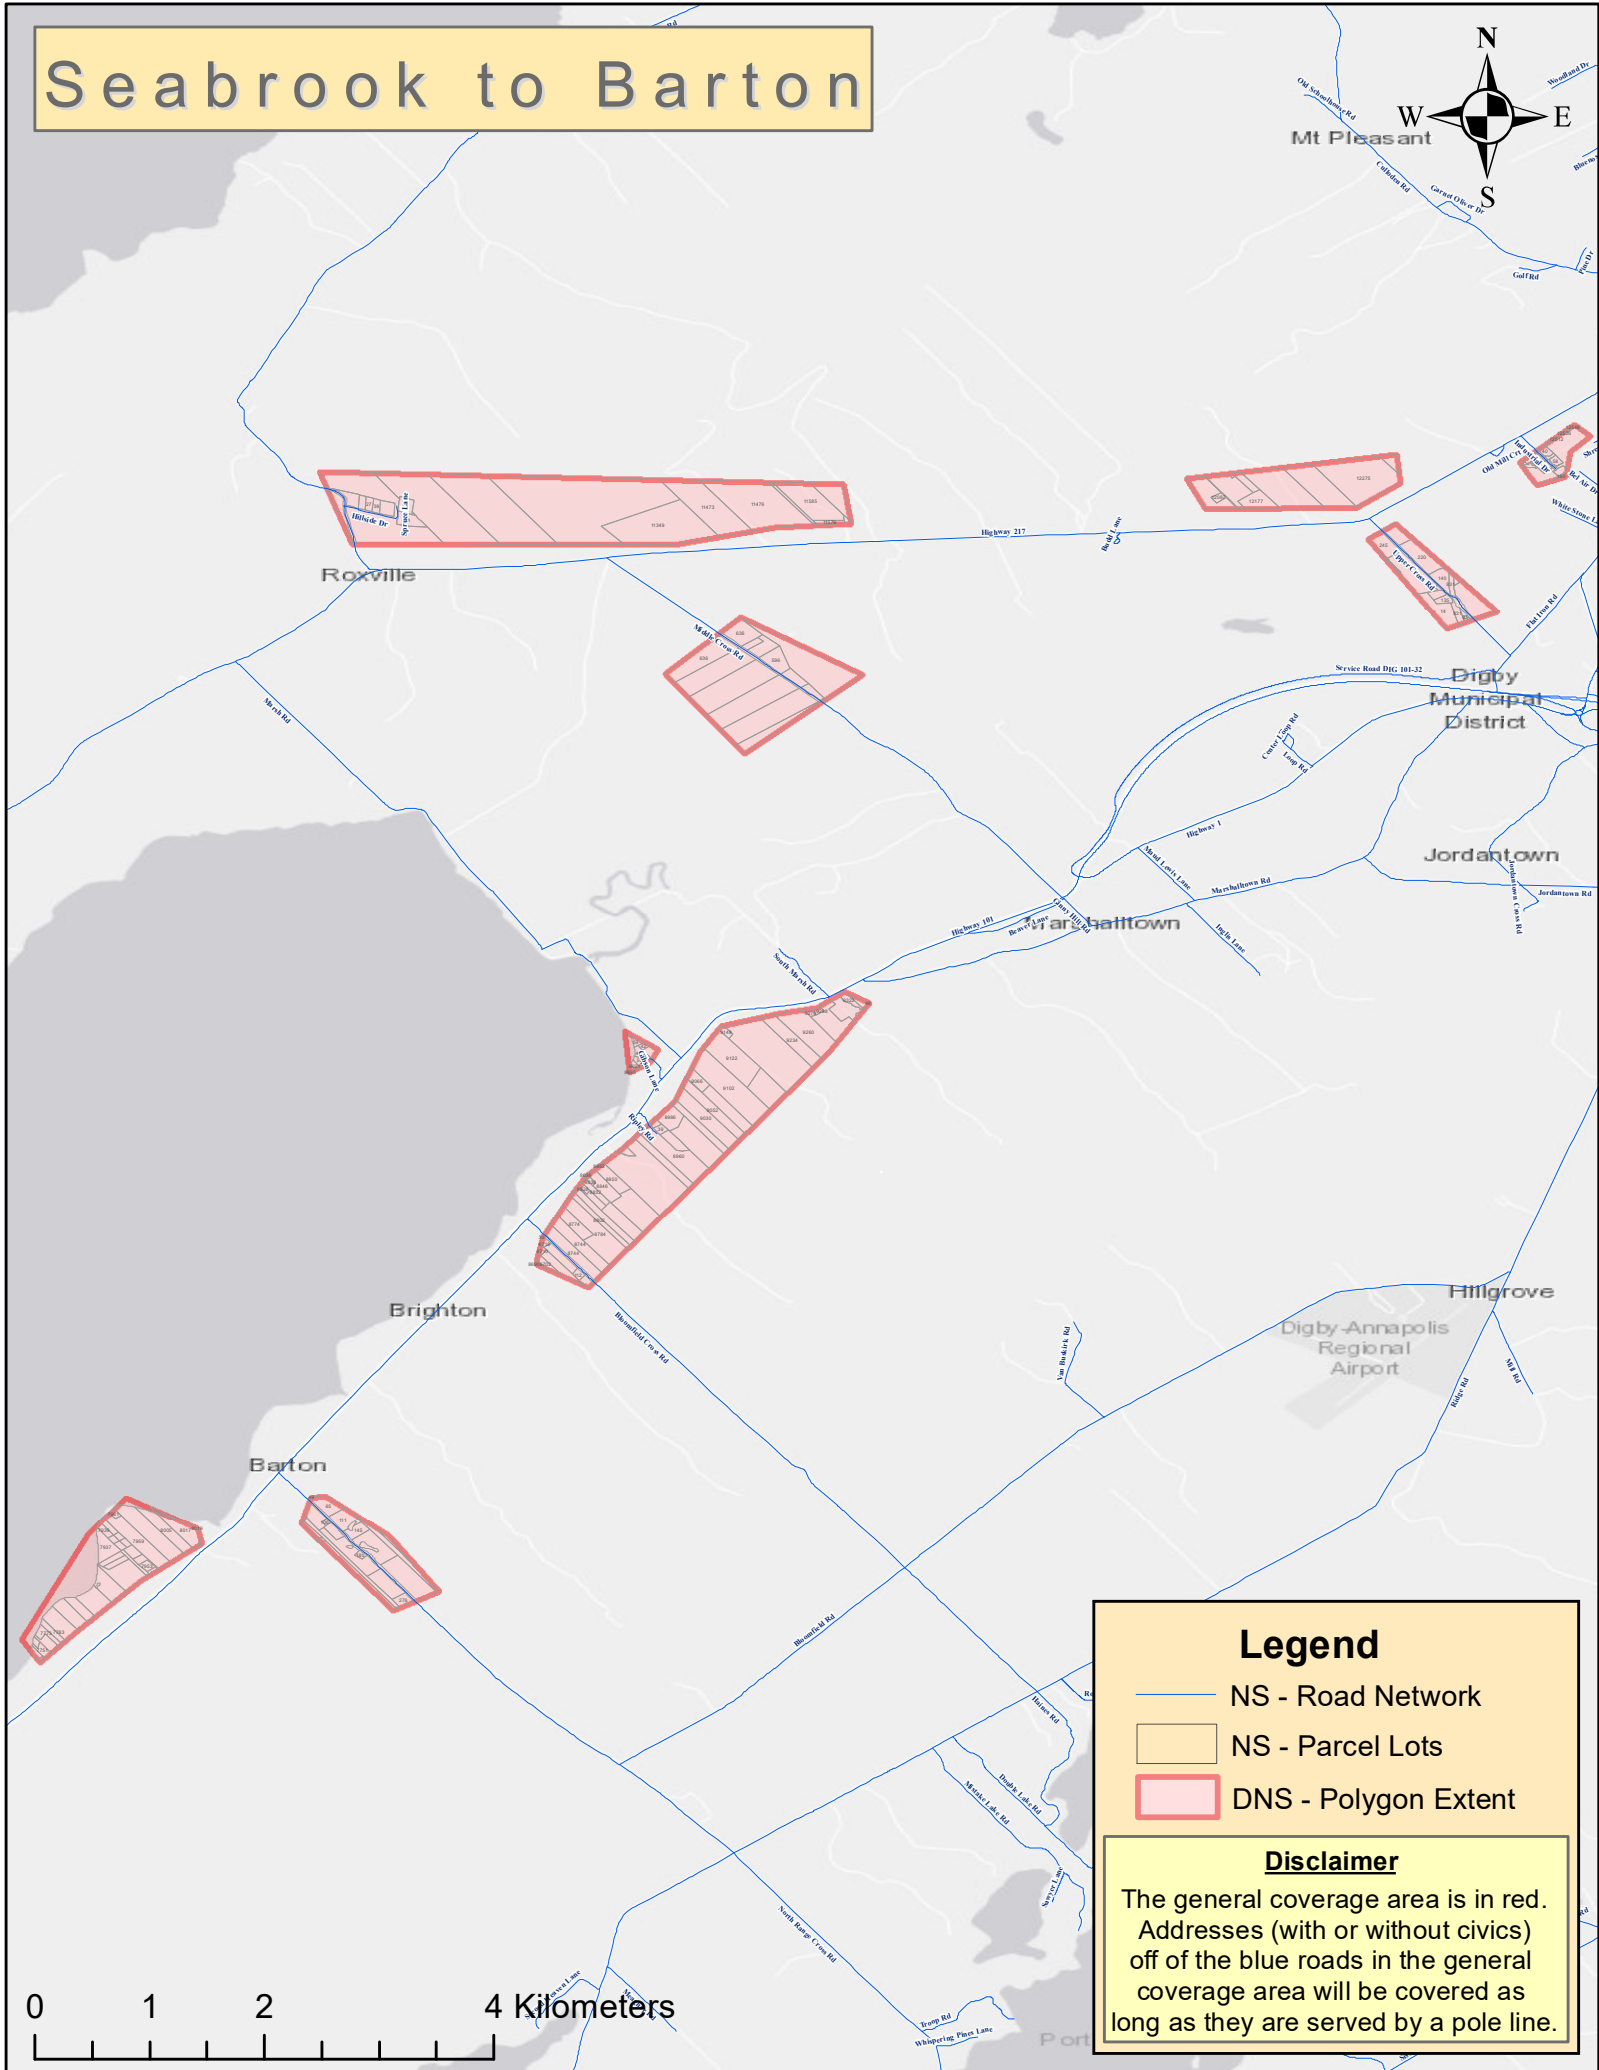

Seabrook to Barton

Legend

- NS - Road Network
- NS - Parcel Lots
- DNS - Polygon Extent

Disclaimer

The general coverage area is in red. Addresses (with or without civics) off of the blue roads in the general coverage area will be covered as long as they are served by a pole line.