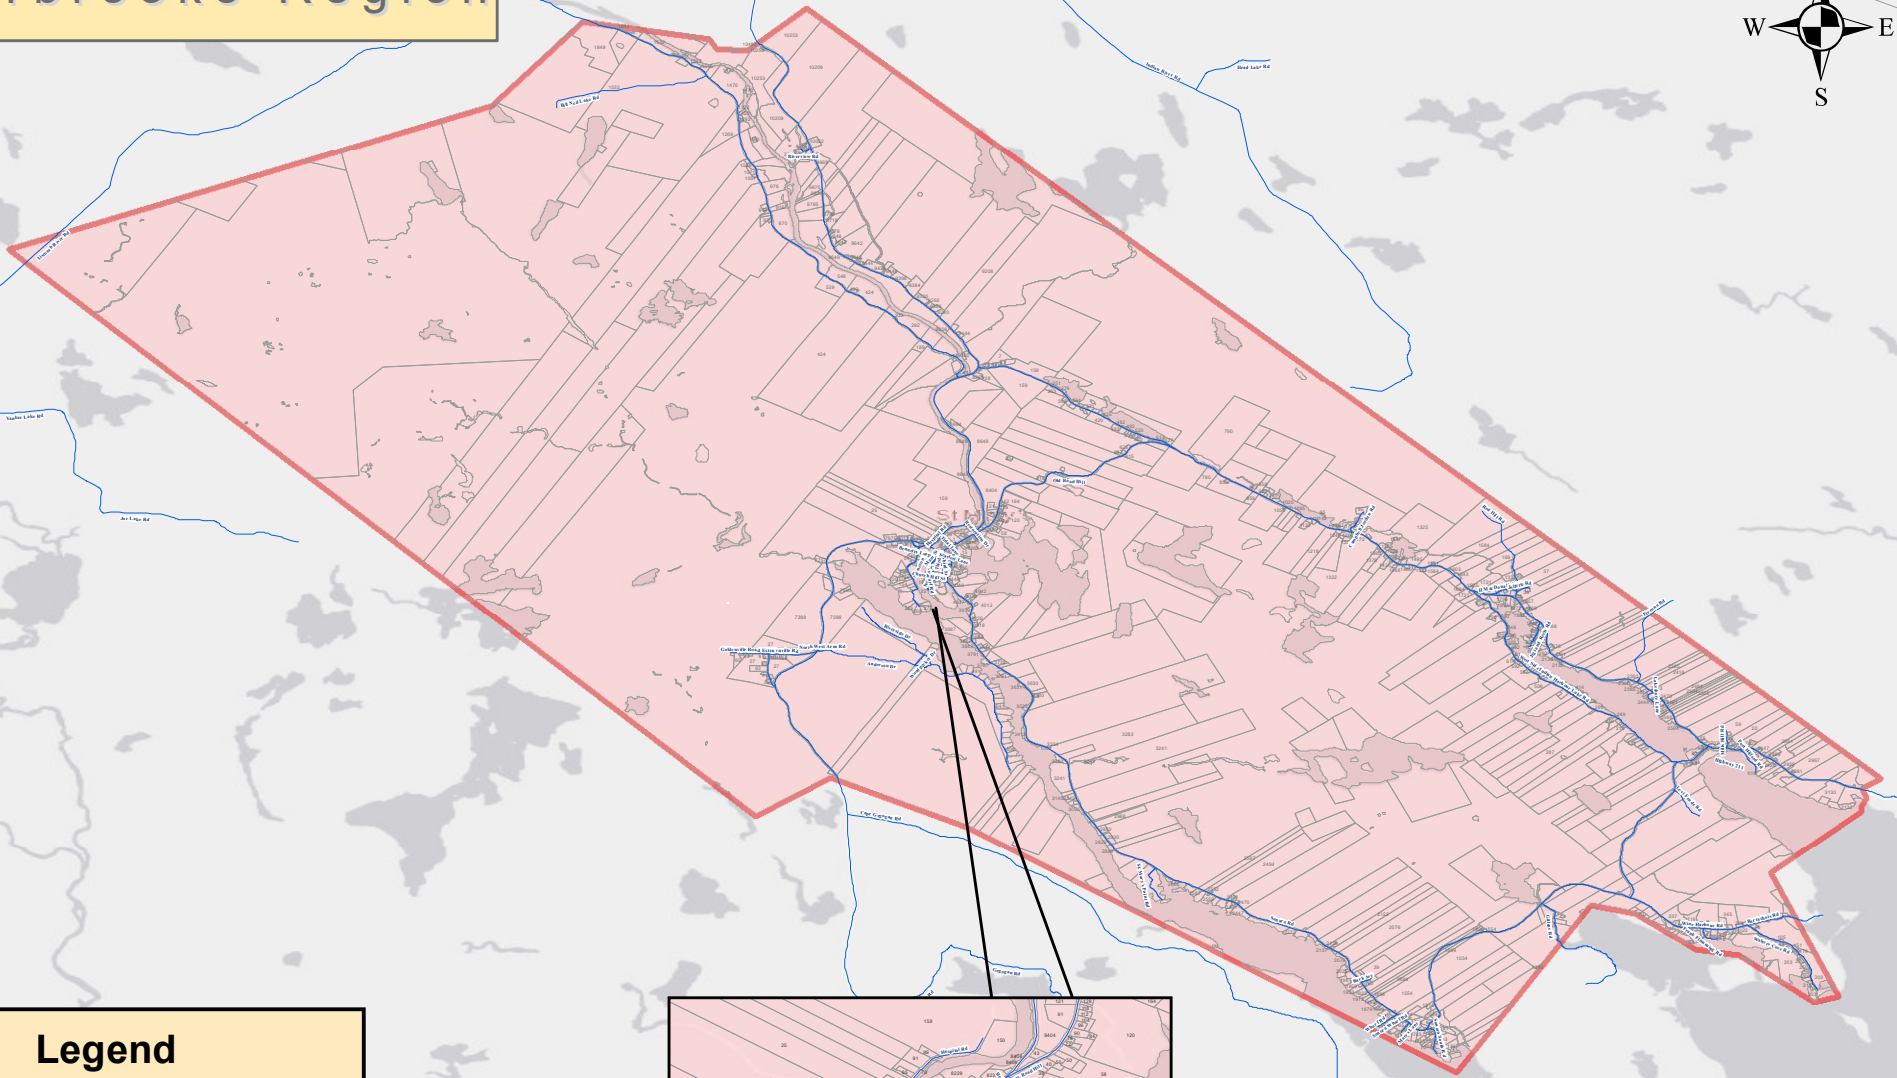

Sherbrooke Region

Legend

- NS - Road Network
- NS - Parcel Lots
- DNS - Polygon Extent

Disclaimer

The general coverage area is in red. Addresses (with or without civics) off of the blue roads in the general coverage area will be covered as long as they are served by a pole line.

LISCOMB ISLAND