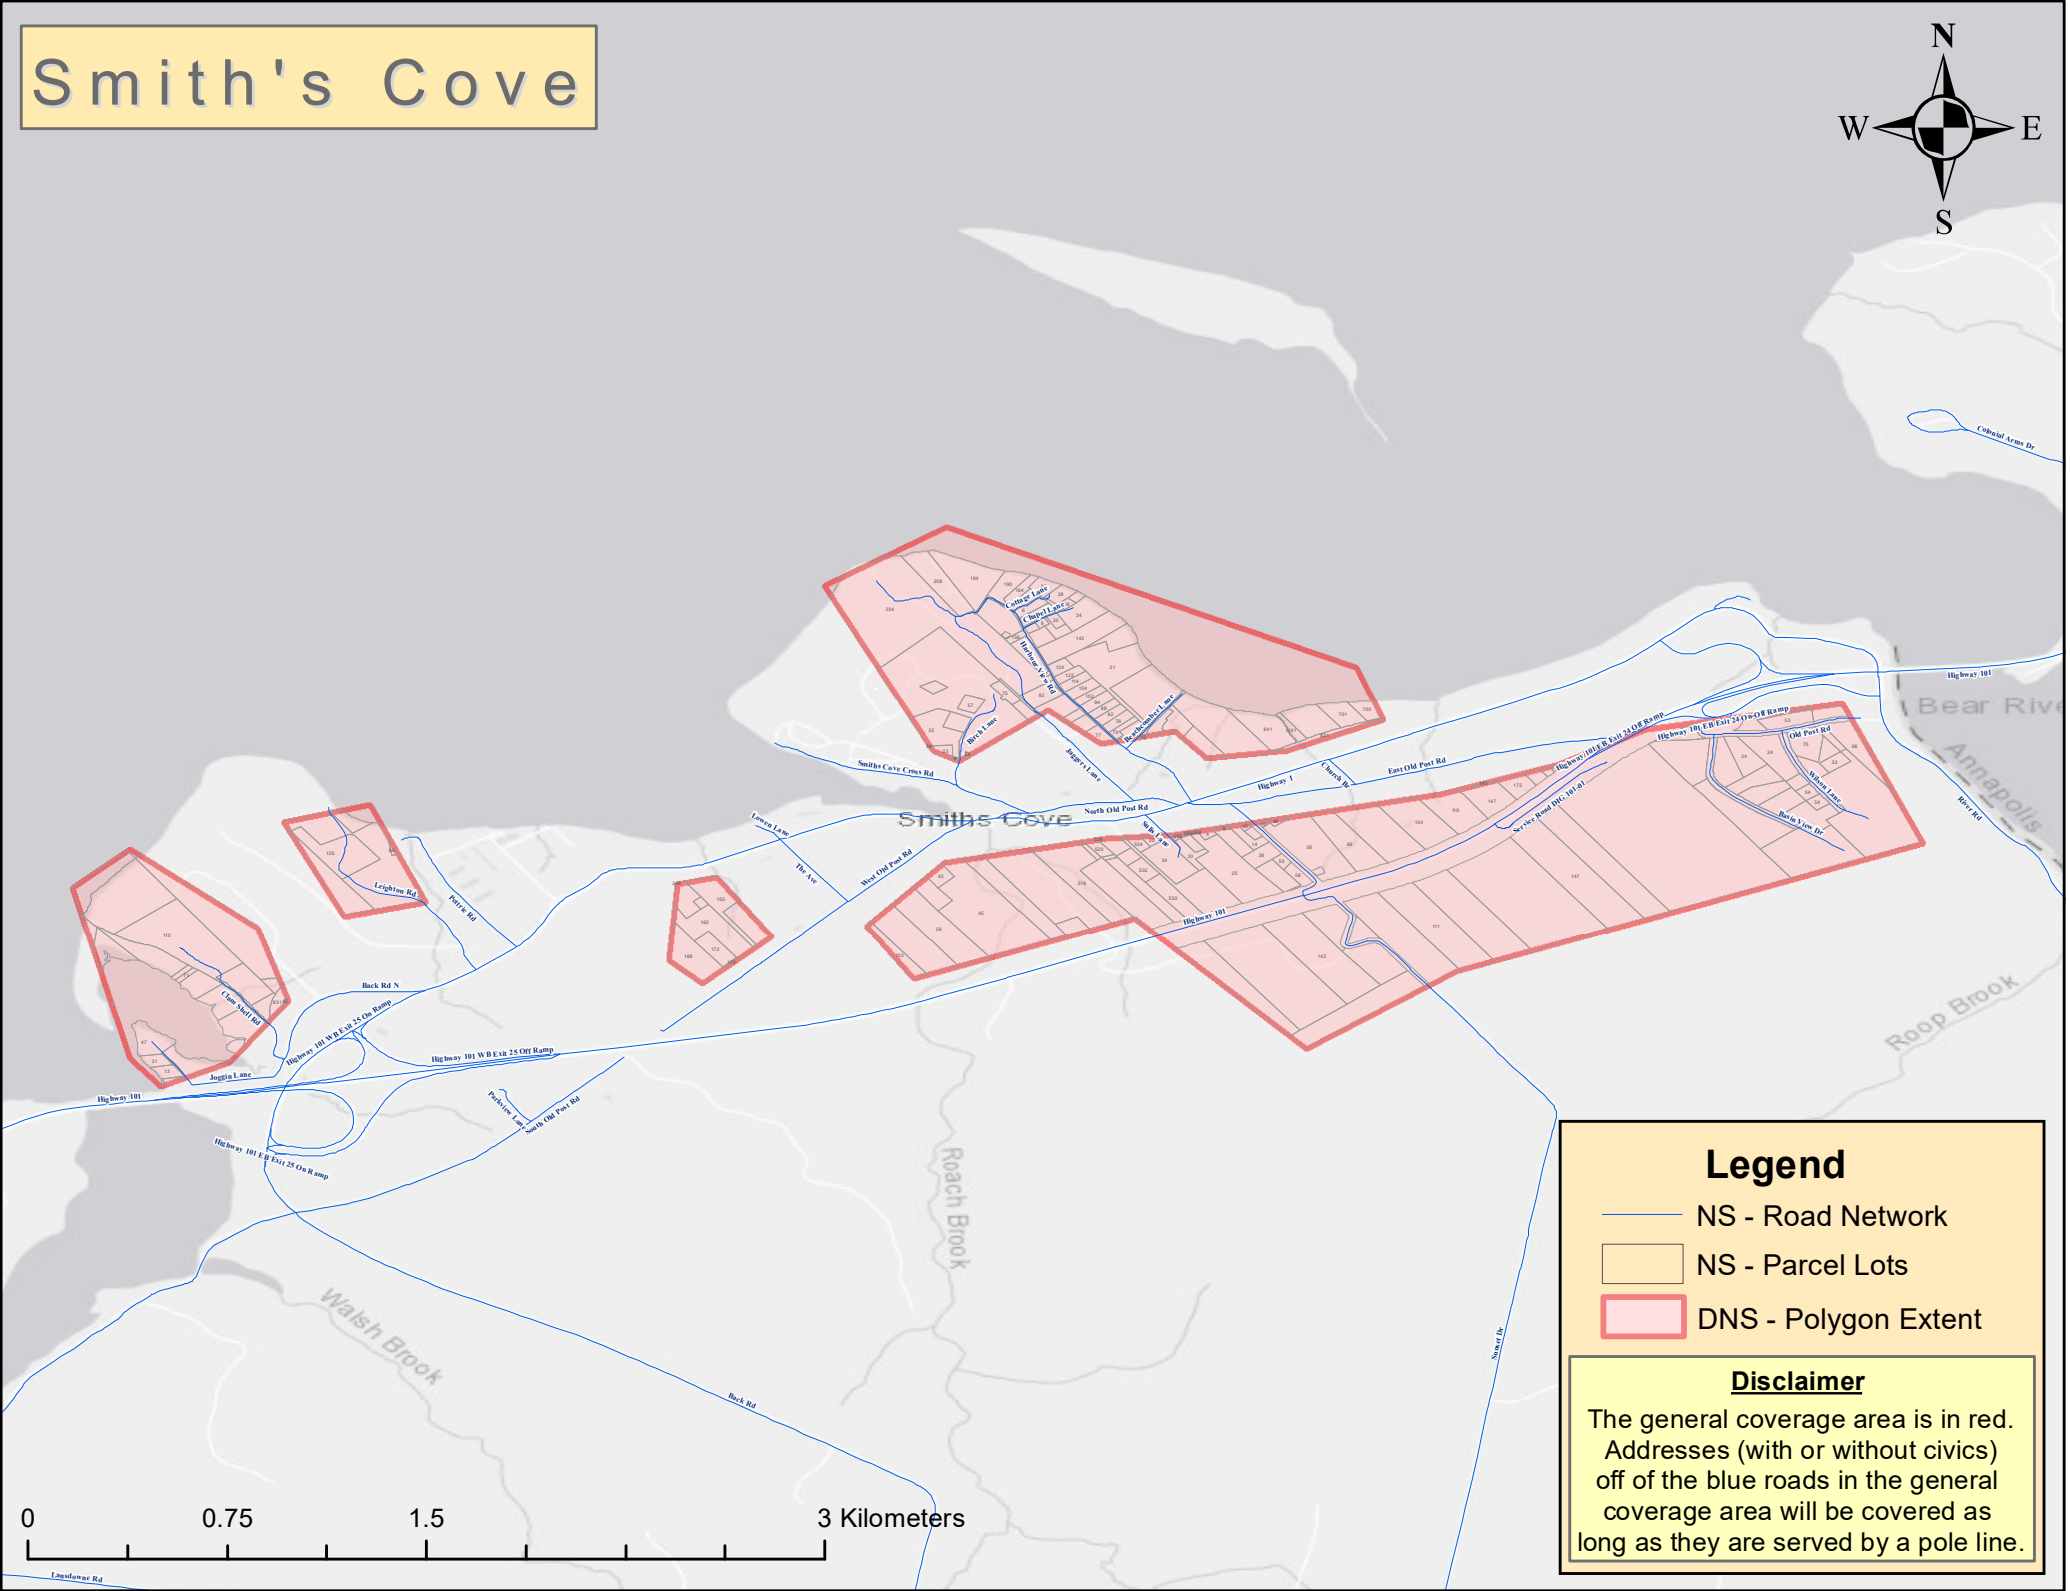

Smith's Cove

Legend

- NS - Road Network
- NS - Parcel Lots
- DNS - Polygon Extent

Disclaimer

The general coverage area is in red. Addresses (with or without civics) off of the blue roads in the general coverage area will be covered as long as they are served by a pole line.