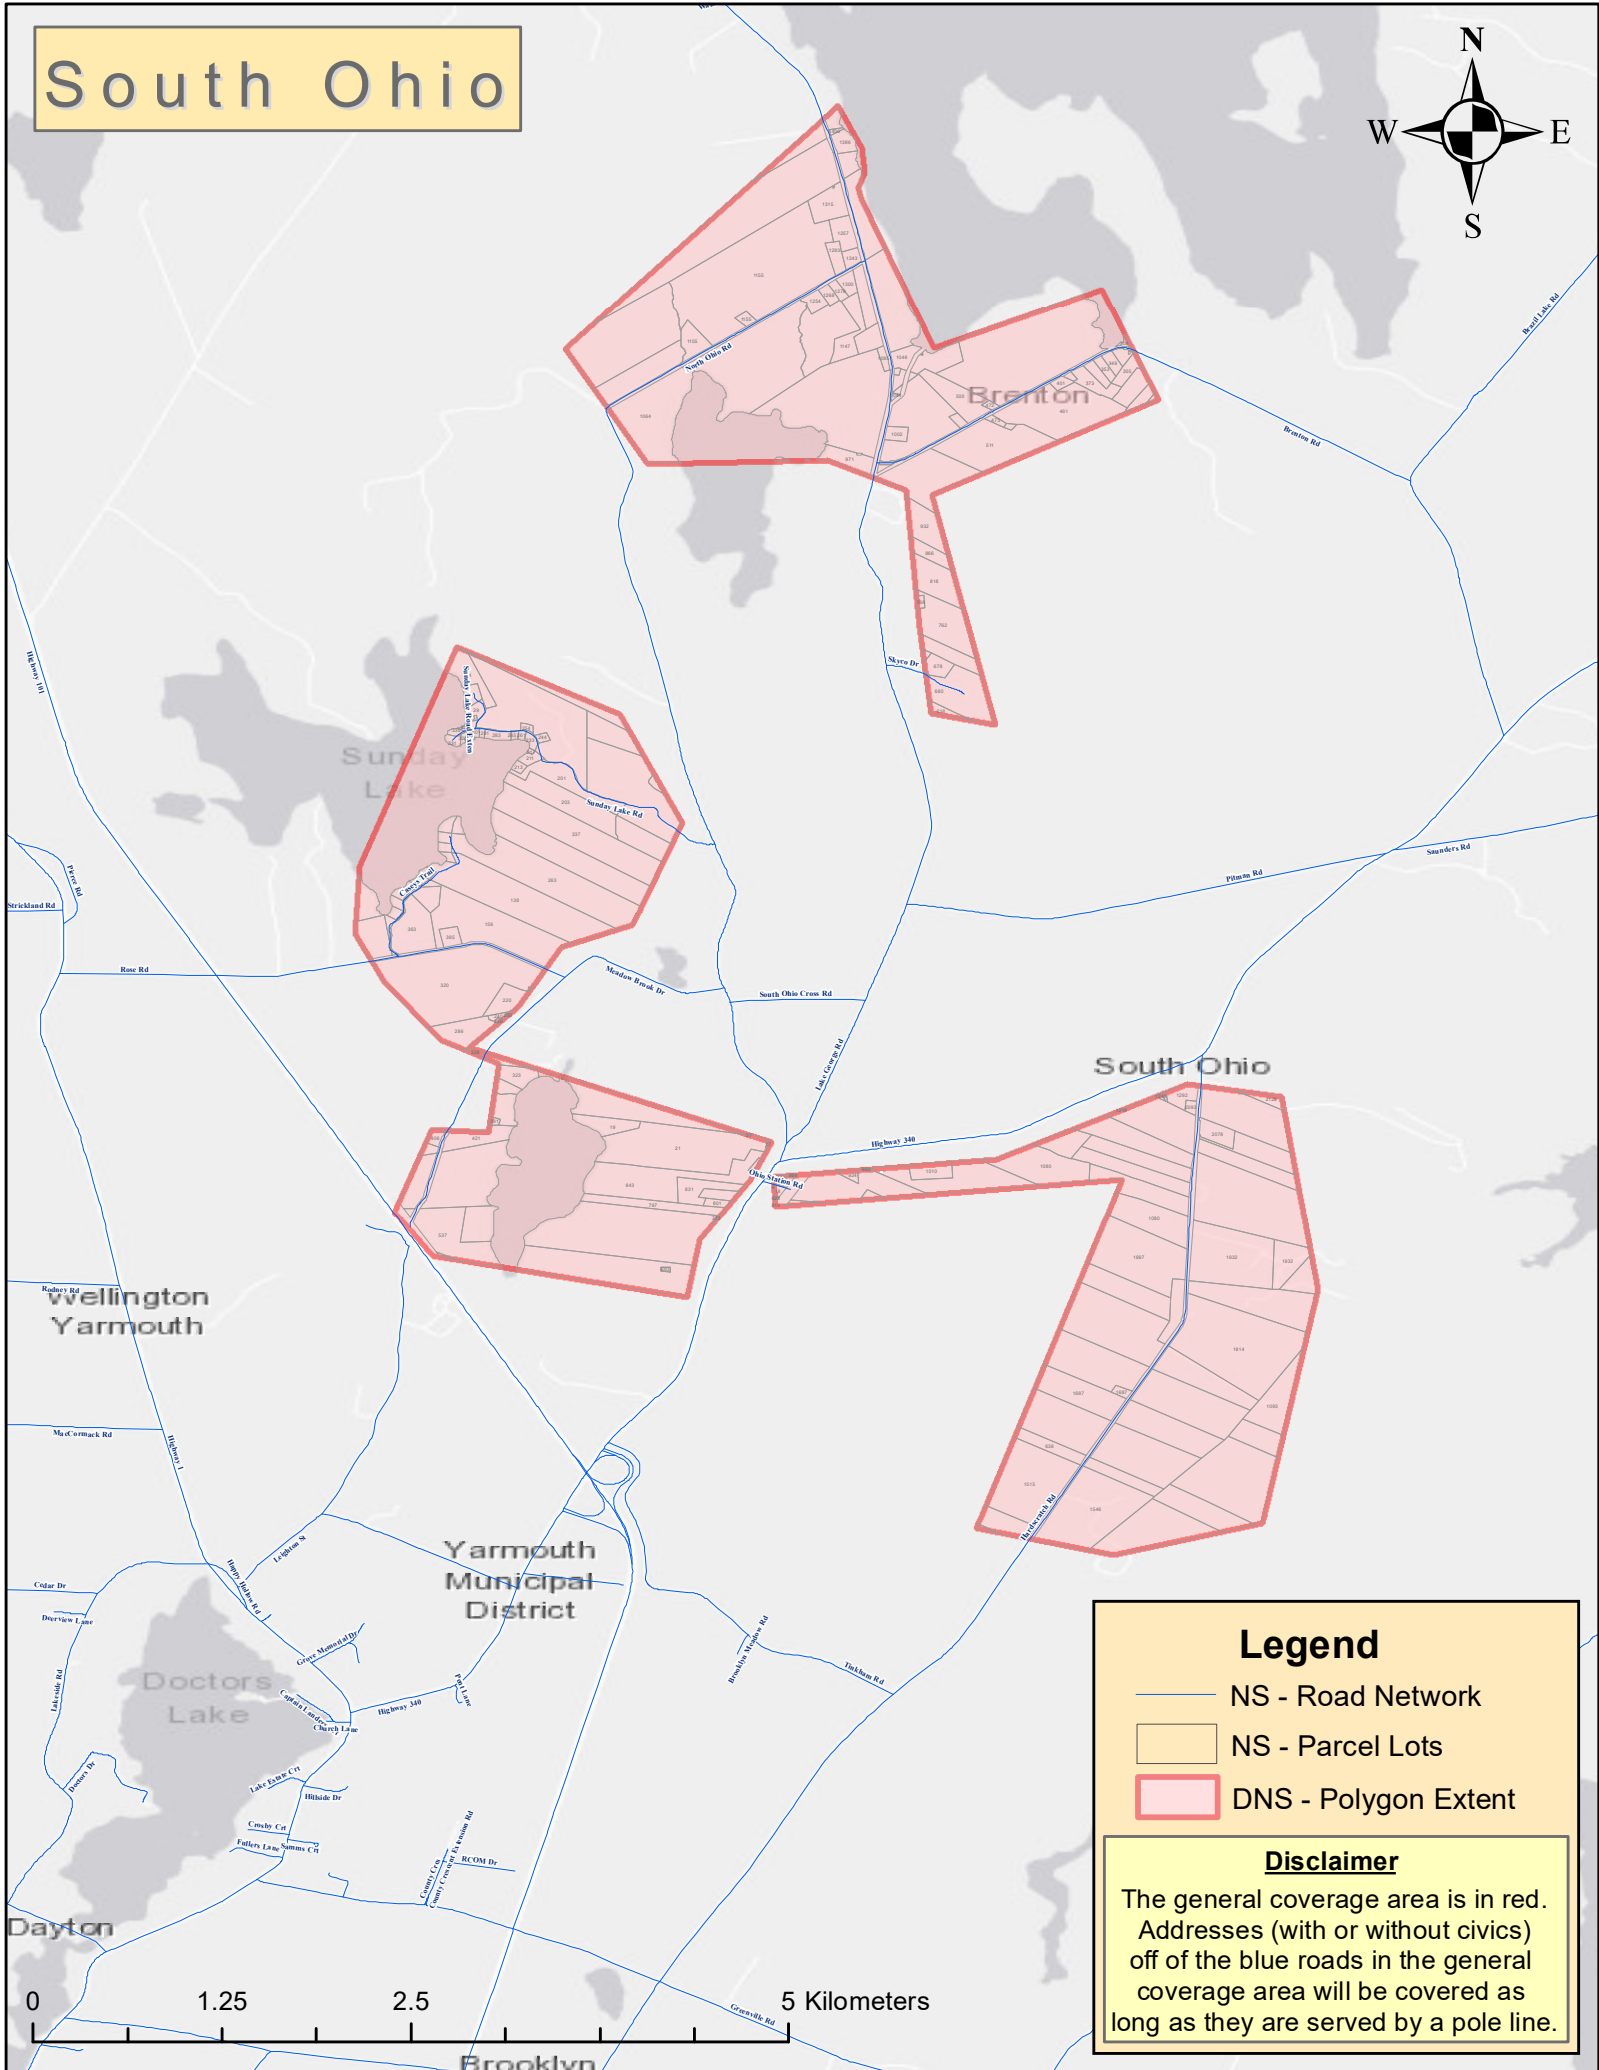

# South Ohio

**Legend**

- NS - Road Network
- NS - Parcel Lots
- DNS - Polygon Extent

**Disclaimer**

The general coverage area is in red. Addresses (with or without civics) off of the blue roads in the general coverage area will be covered as long as they are served by a pole line.