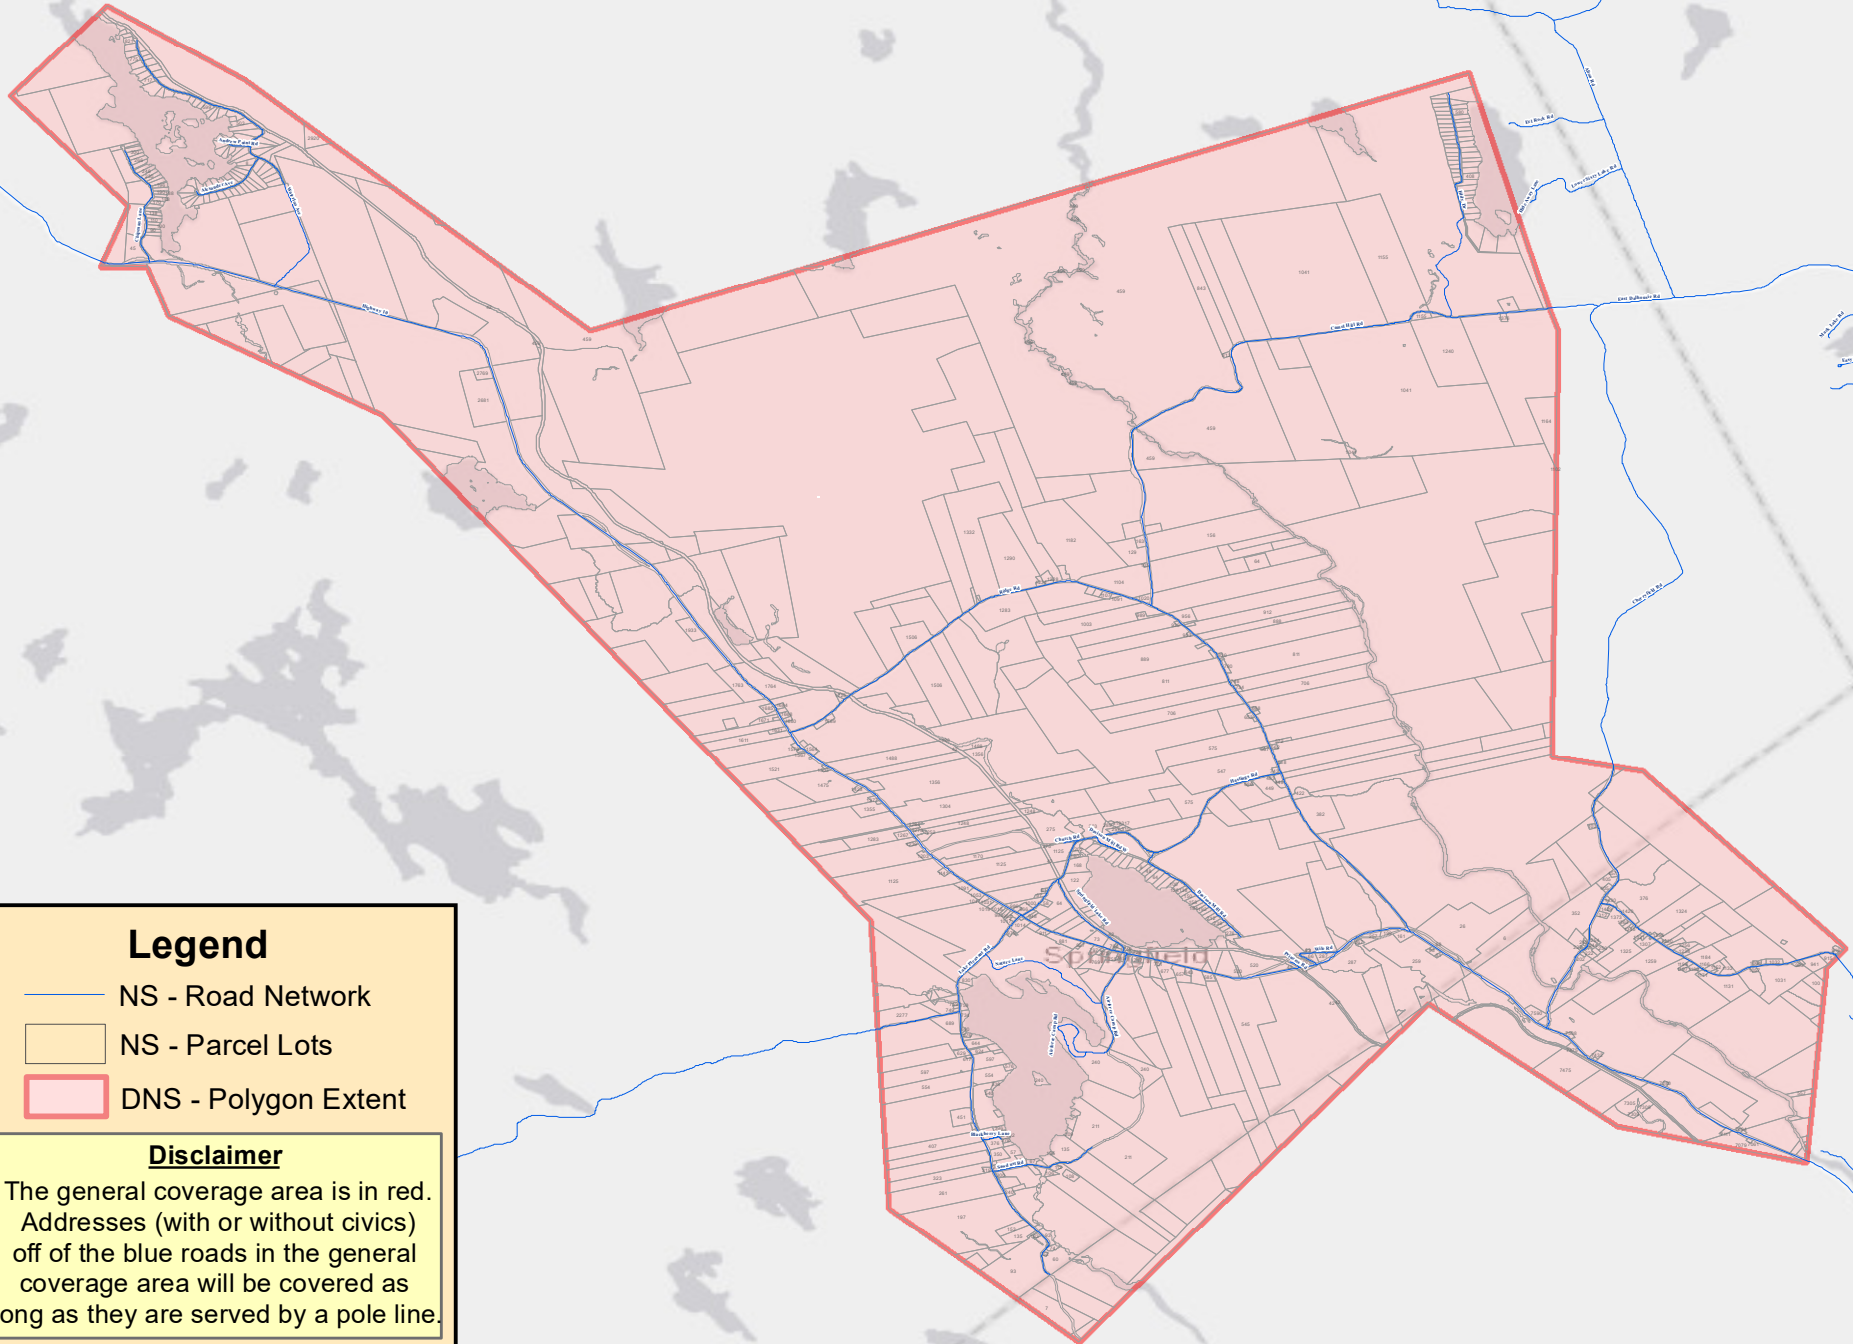

Springfield Region

Legend

-  NS - Road Network
-  NS - Parcel Lots
-  DNS - Polygon Extent

Disclaimer

The general coverage area is in red.
Addresses (with or without civics)
off of the blue roads in the general
coverage area will be covered as
long as they are served by a pole line.