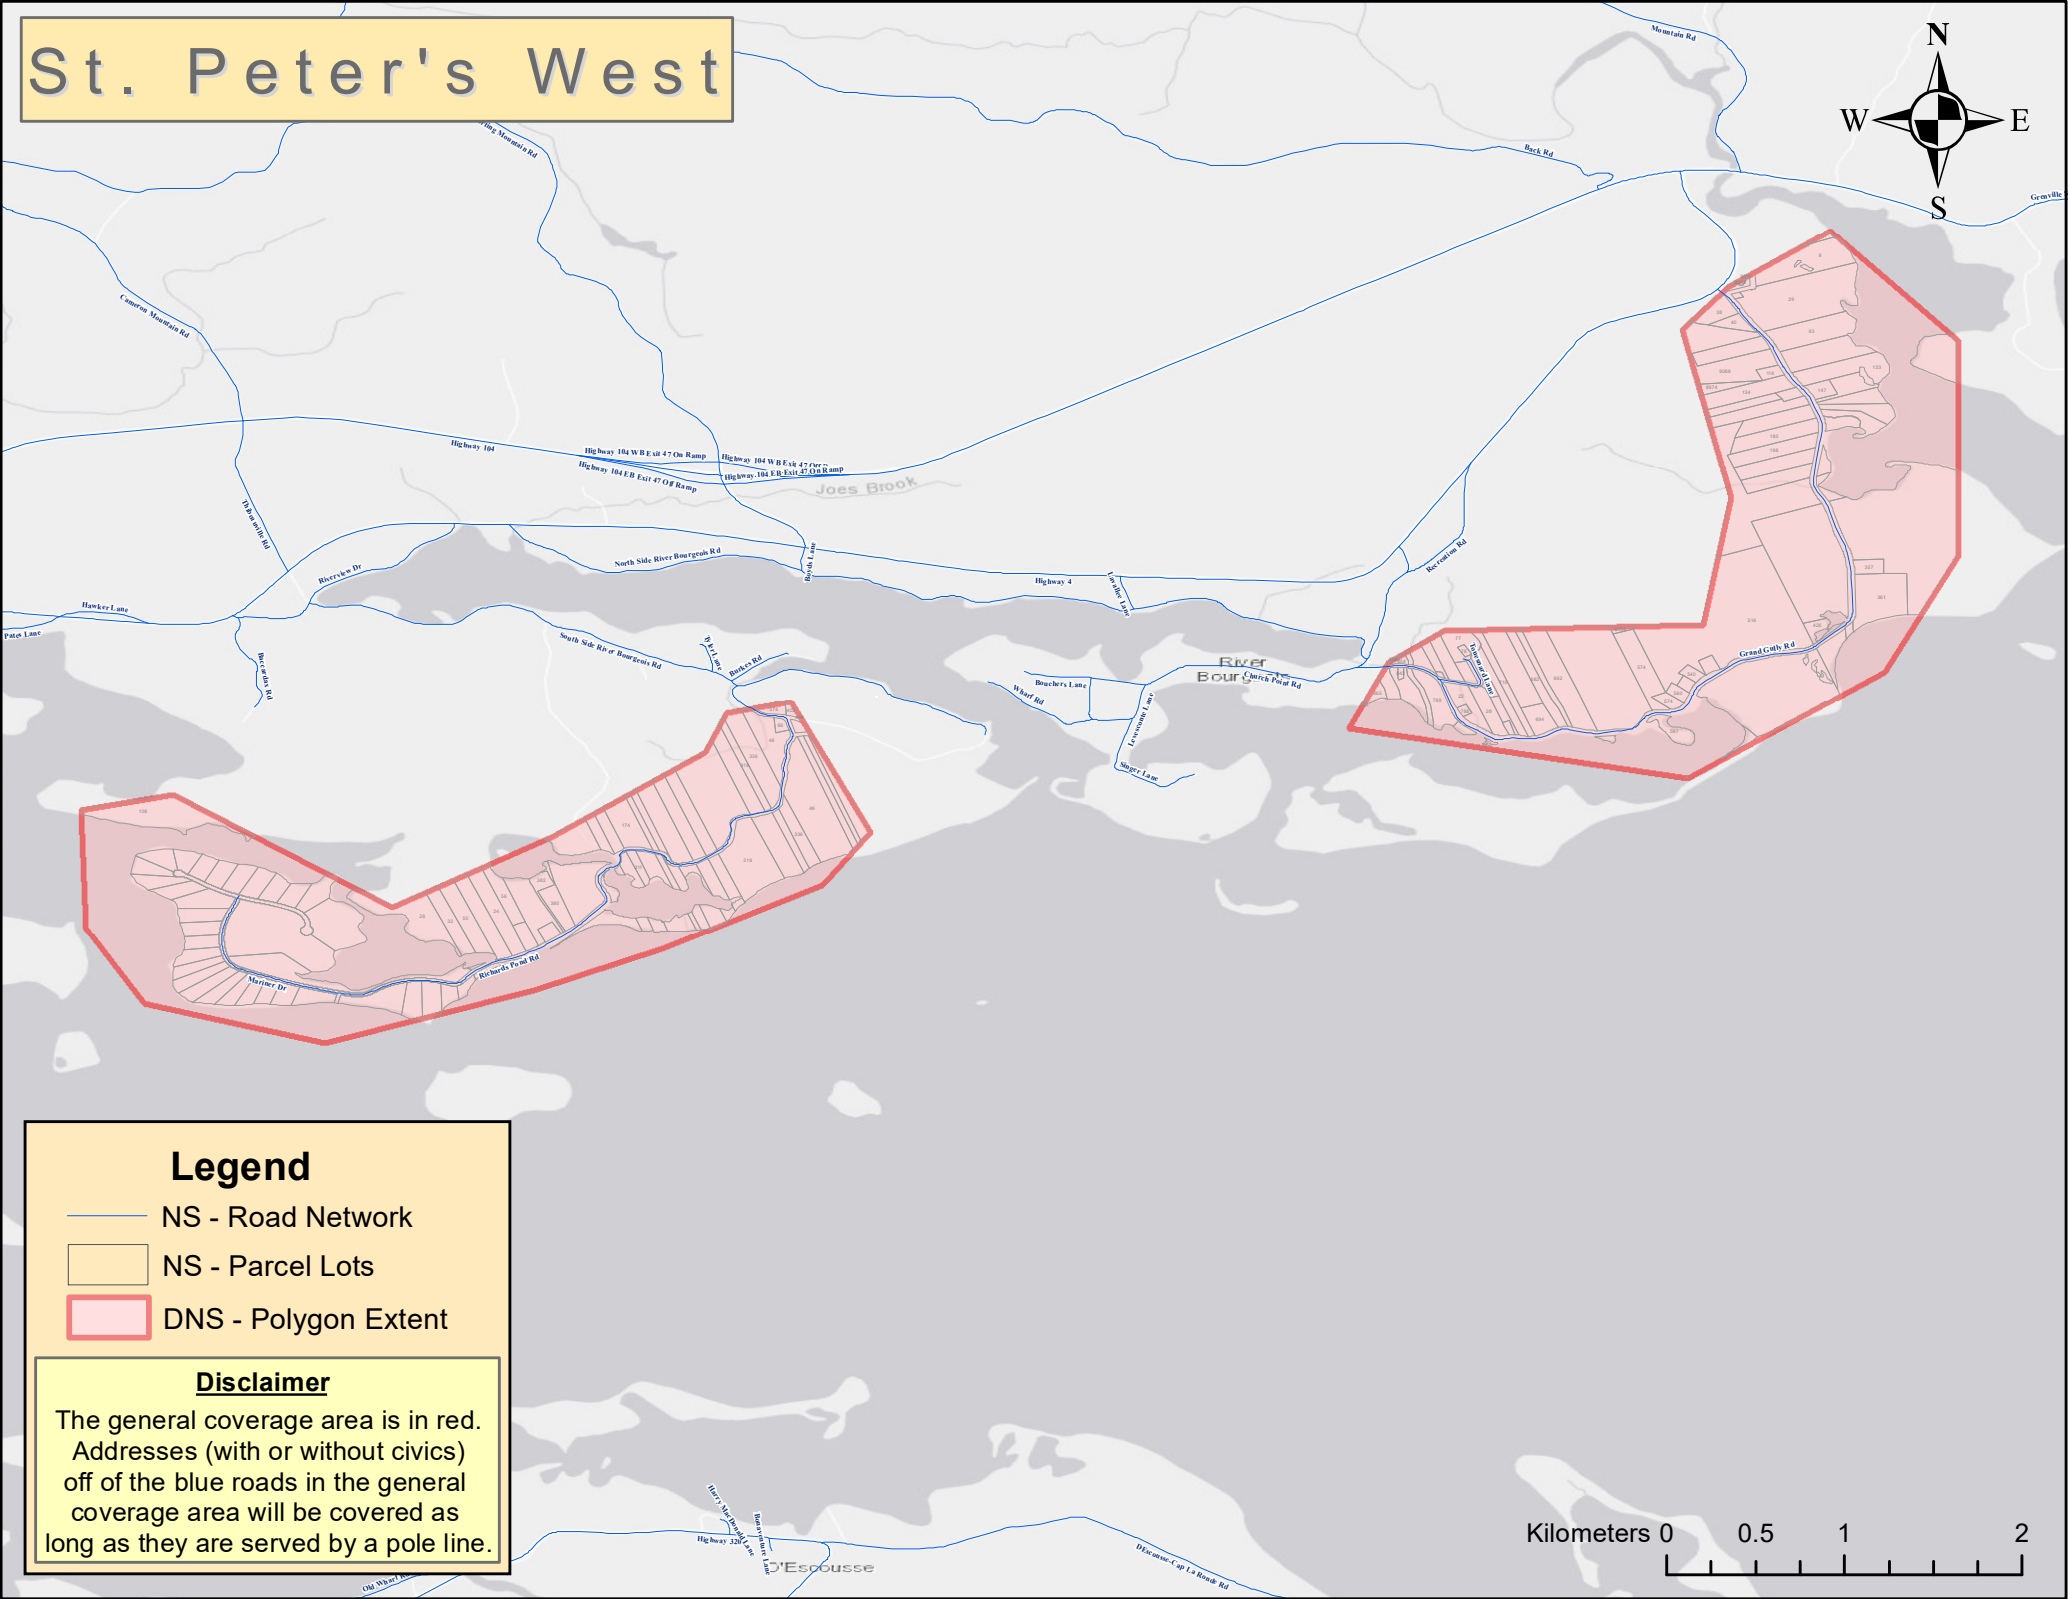

St. Peter's West

Legend

-  NS - Road Network
-  NS - Parcel Lots
-  DNS - Polygon Extent

Disclaimer

The general coverage area is in red. Addresses (with or without civics) off of the blue roads in the general coverage area will be covered as long as they are served by a pole line.