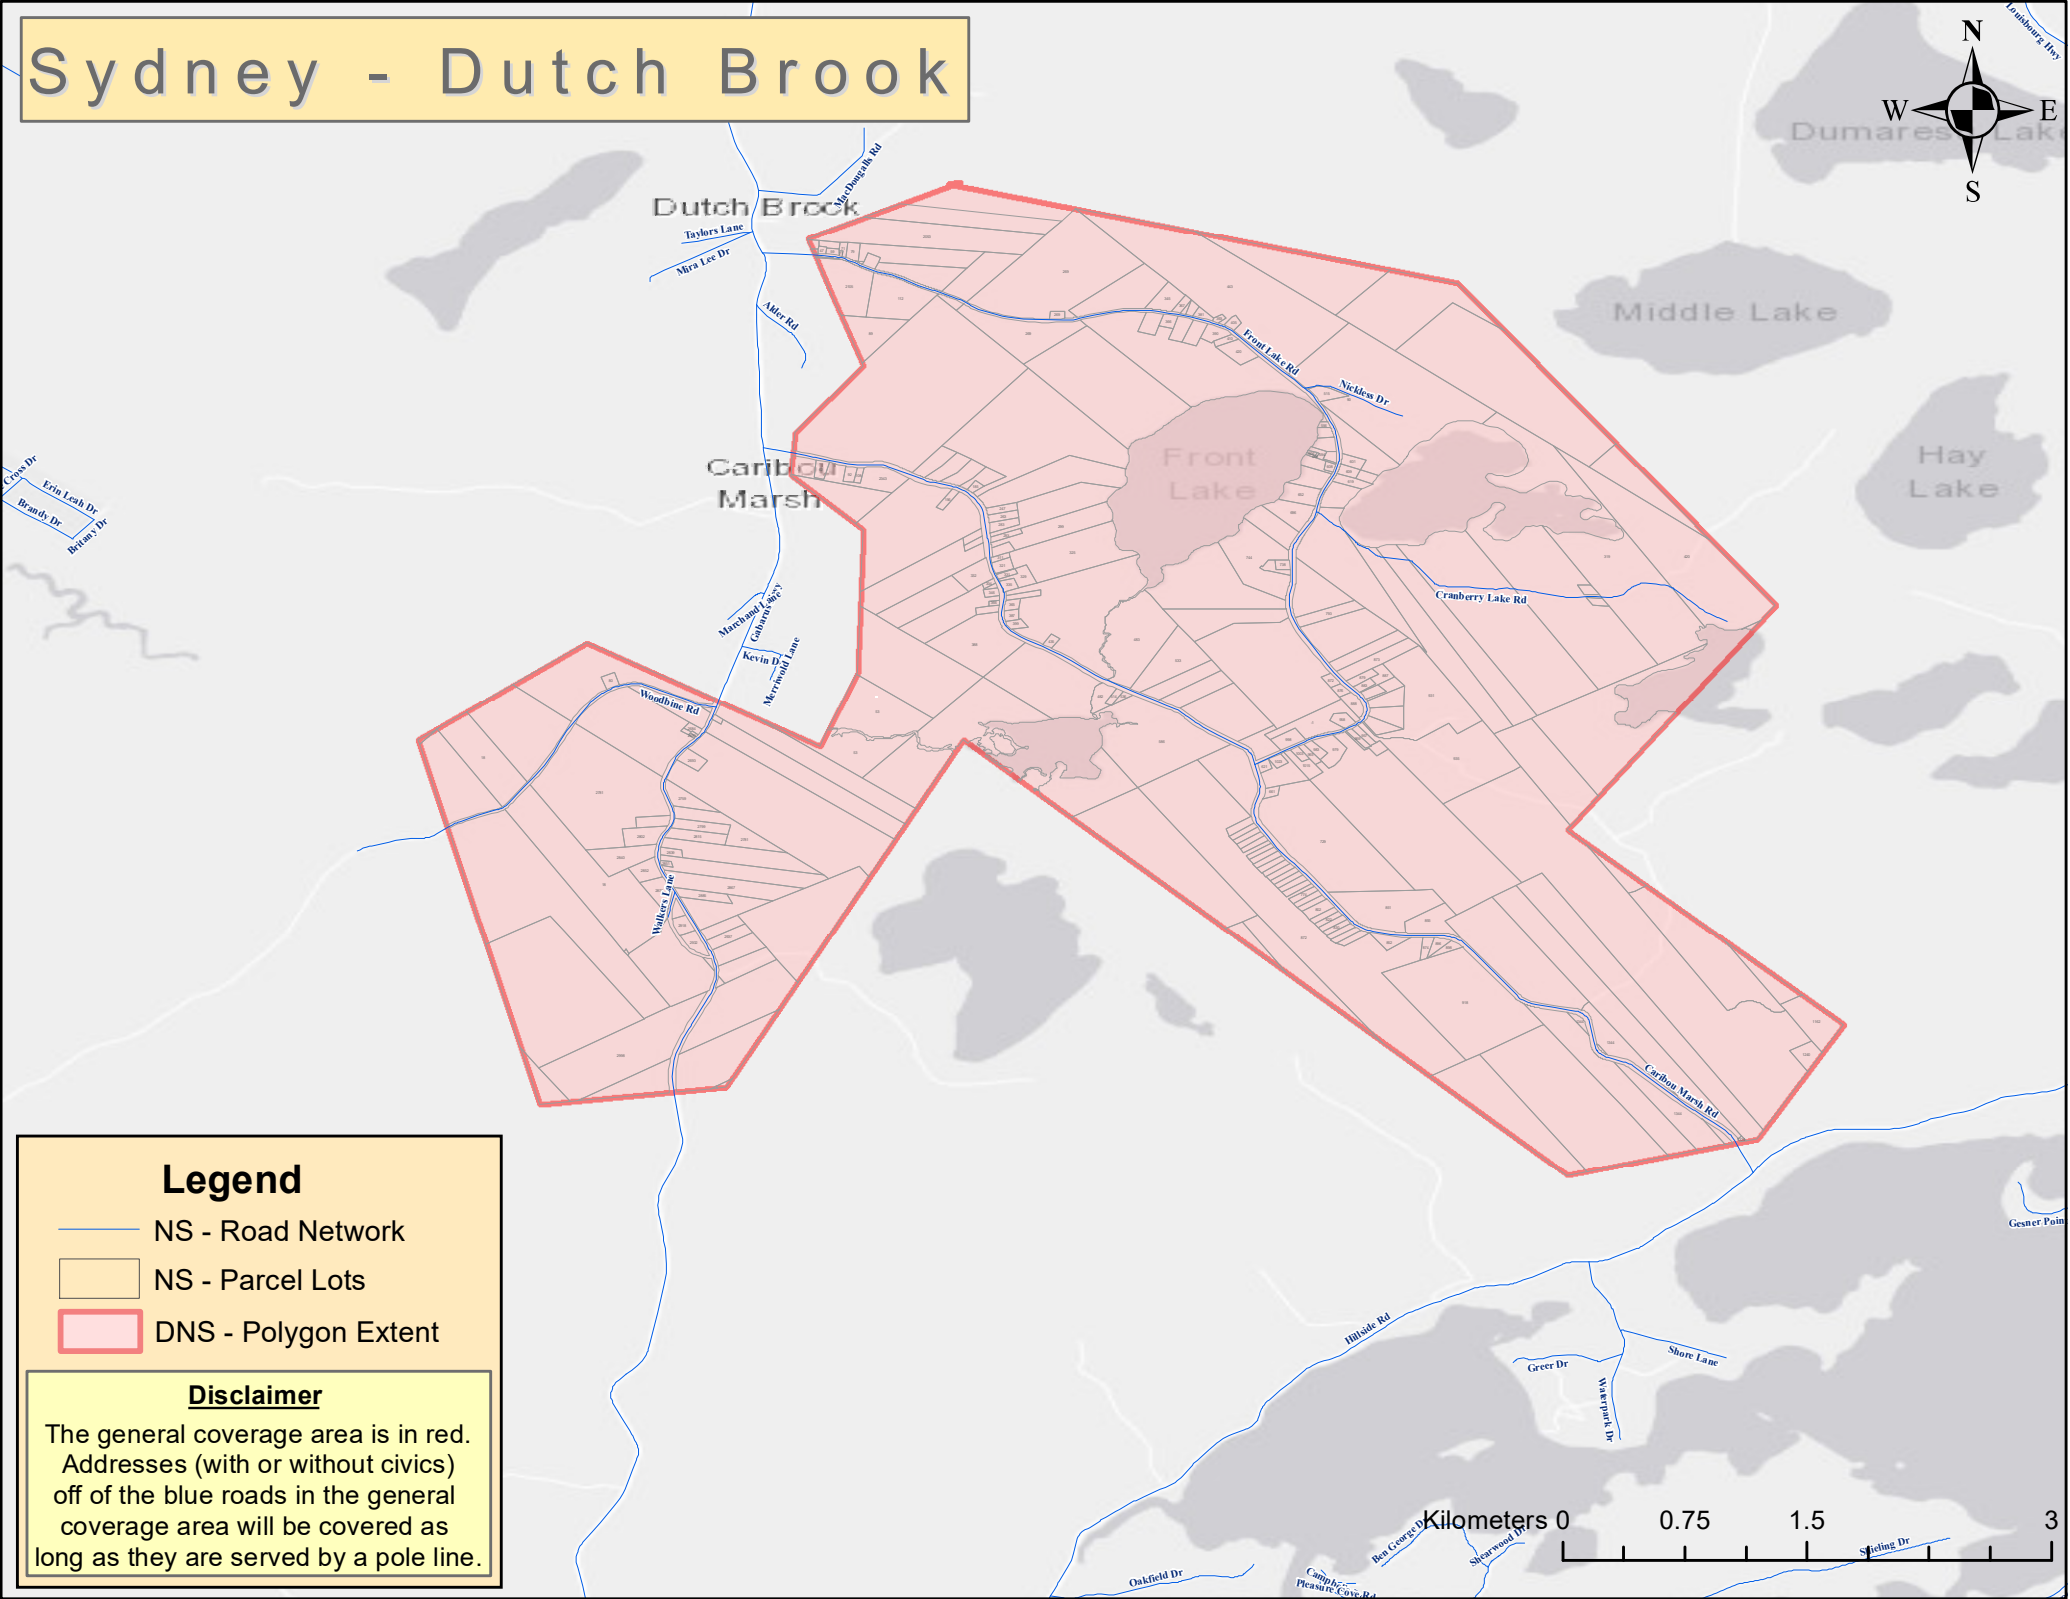

Sydney - Dutch Brook

Legend

- NS - Road Network
- NS - Parcel Lots
- DNS - Polygon Extent

Disclaimer

The general coverage area is in red. Addresses (with or without civics) off of the blue roads in the general coverage area will be covered as long as they are served by a pole line.