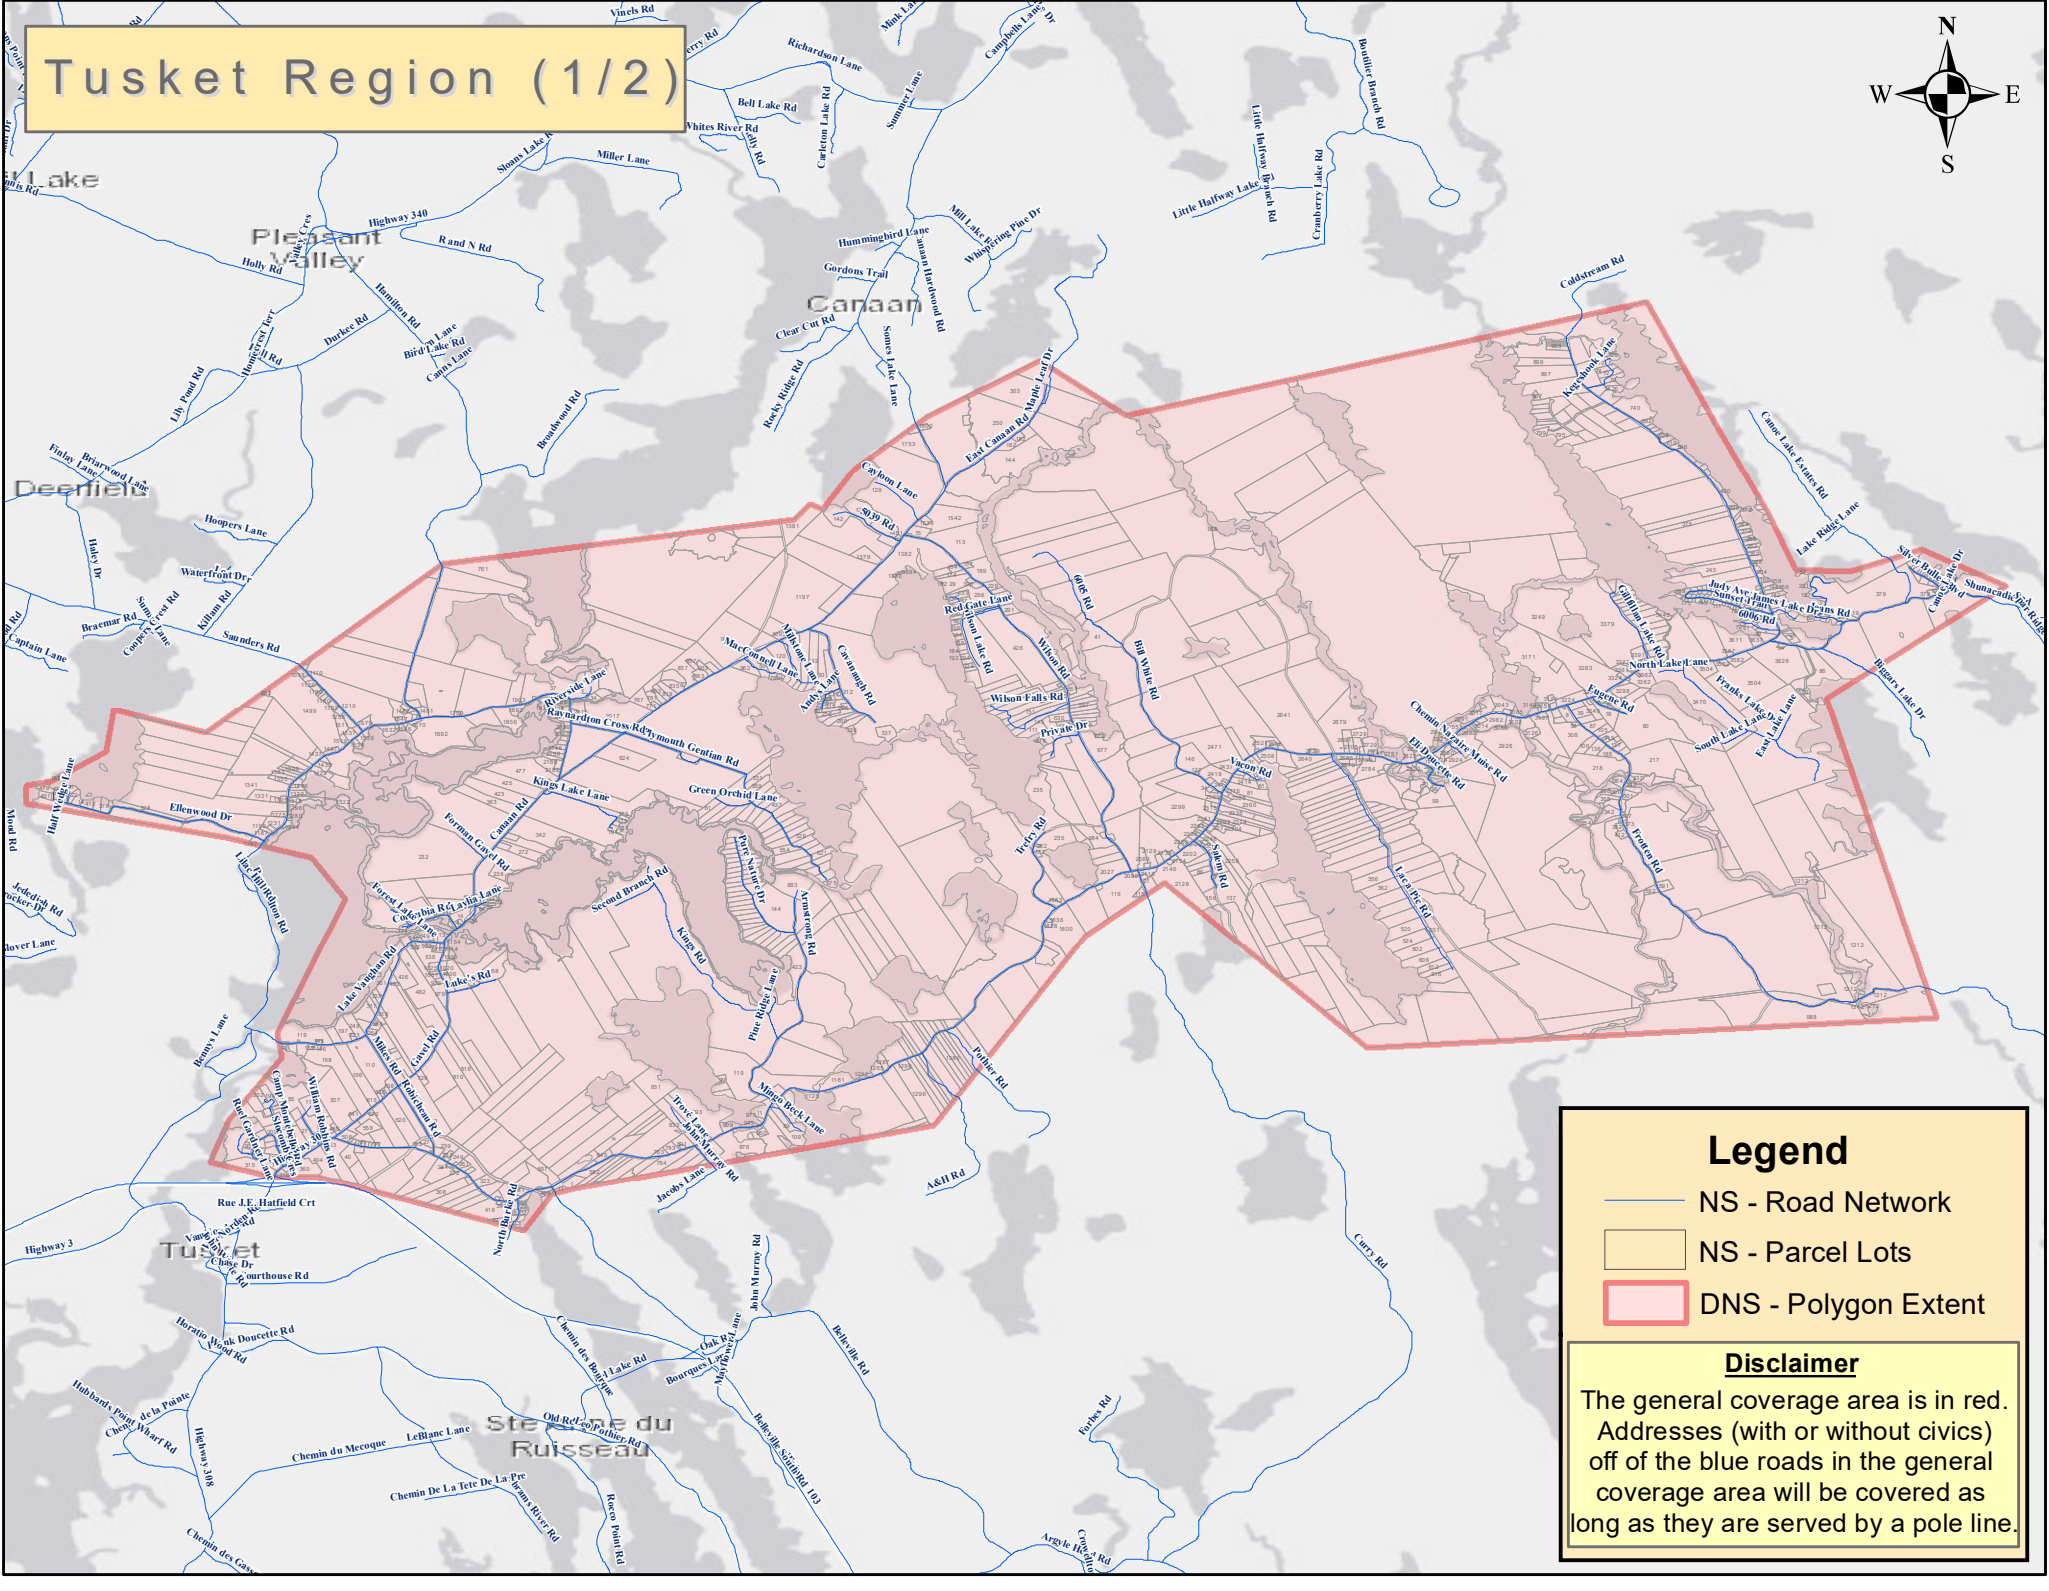

Tusket Region (1/2)

Legend

- NS - Road Network
- ▭ NS - Parcel Lots
- ▭ DNS - Polygon Extent

Disclaimer

The general coverage area is in red. Addresses (with or without civics) off of the blue roads in the general coverage area will be covered as long as they are served by a pole line.