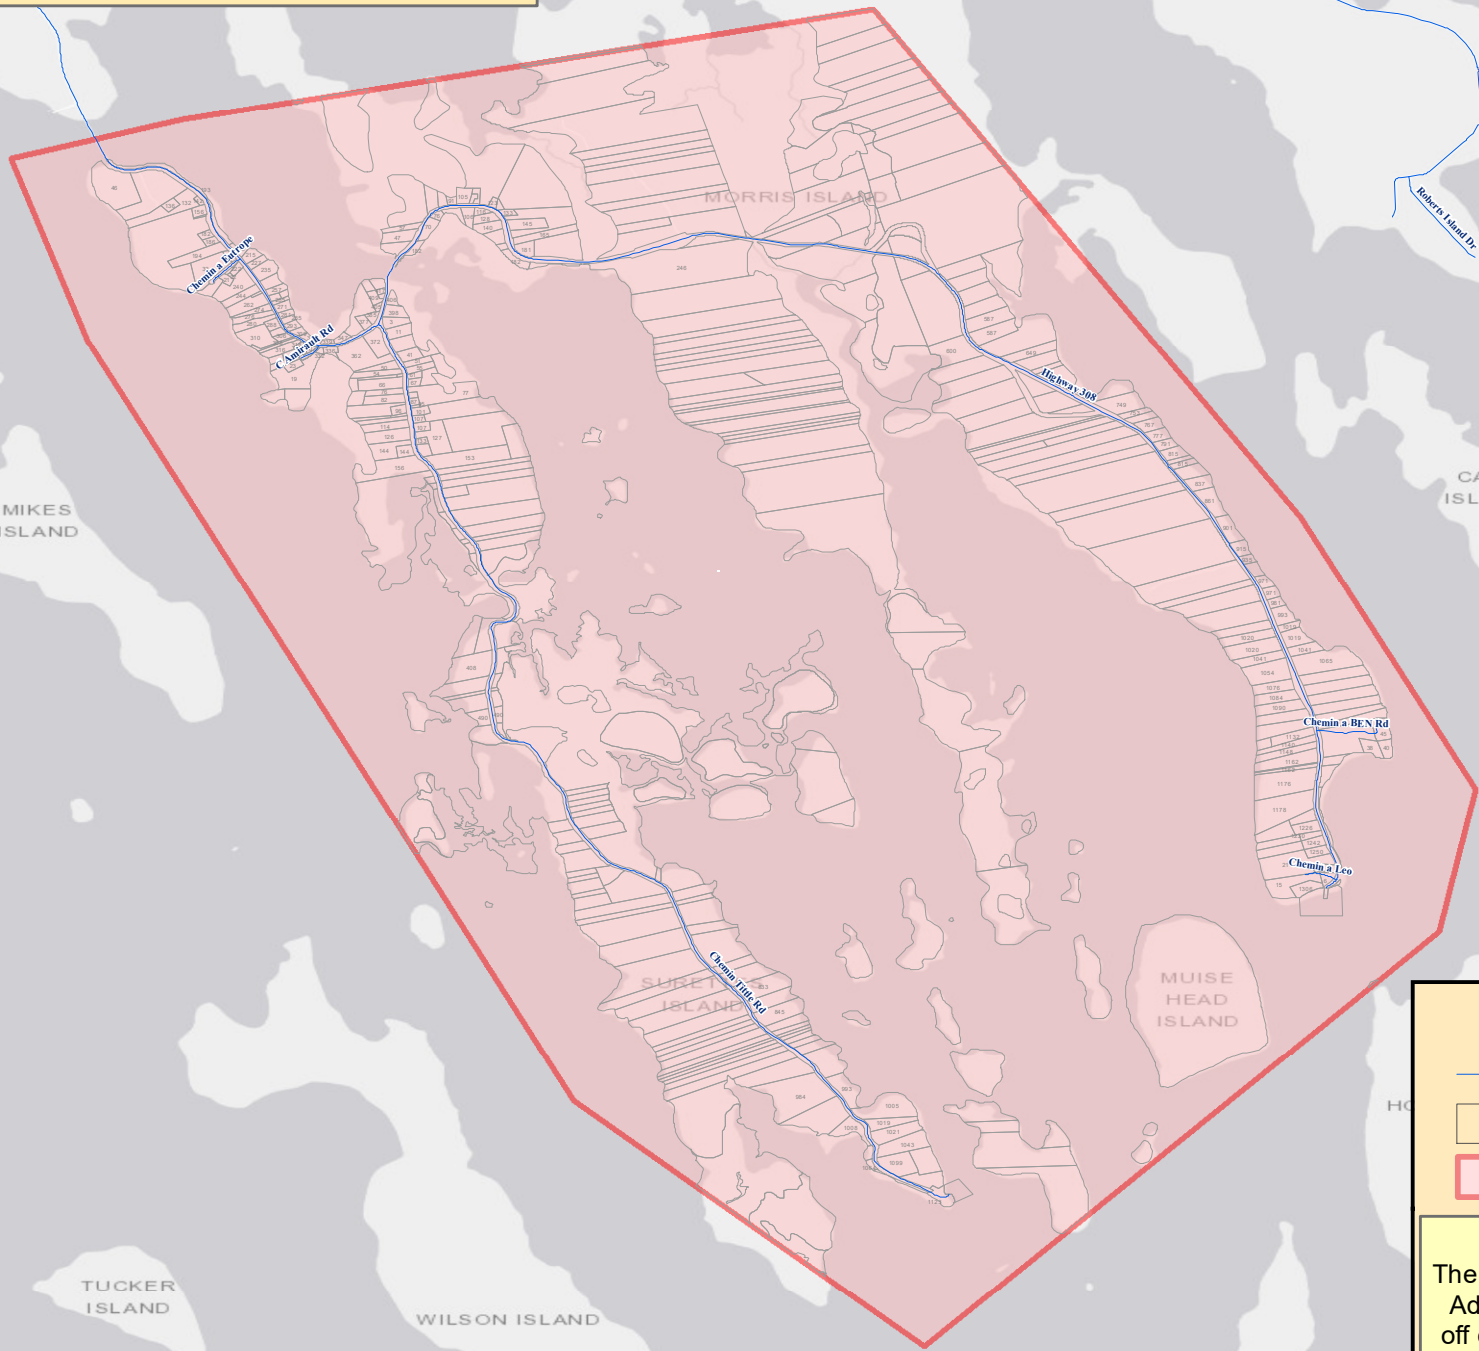

# Tusket Region (2/2)

## Legend

-  NS - Road Network
-  NS - Parcel Lots
-  DNS - Polygon Extent

## Disclaimer

The general coverage area is in red. Addresses (with or without civics) off of the blue roads in the general coverage area will be covered as long as they are served by a pole line.