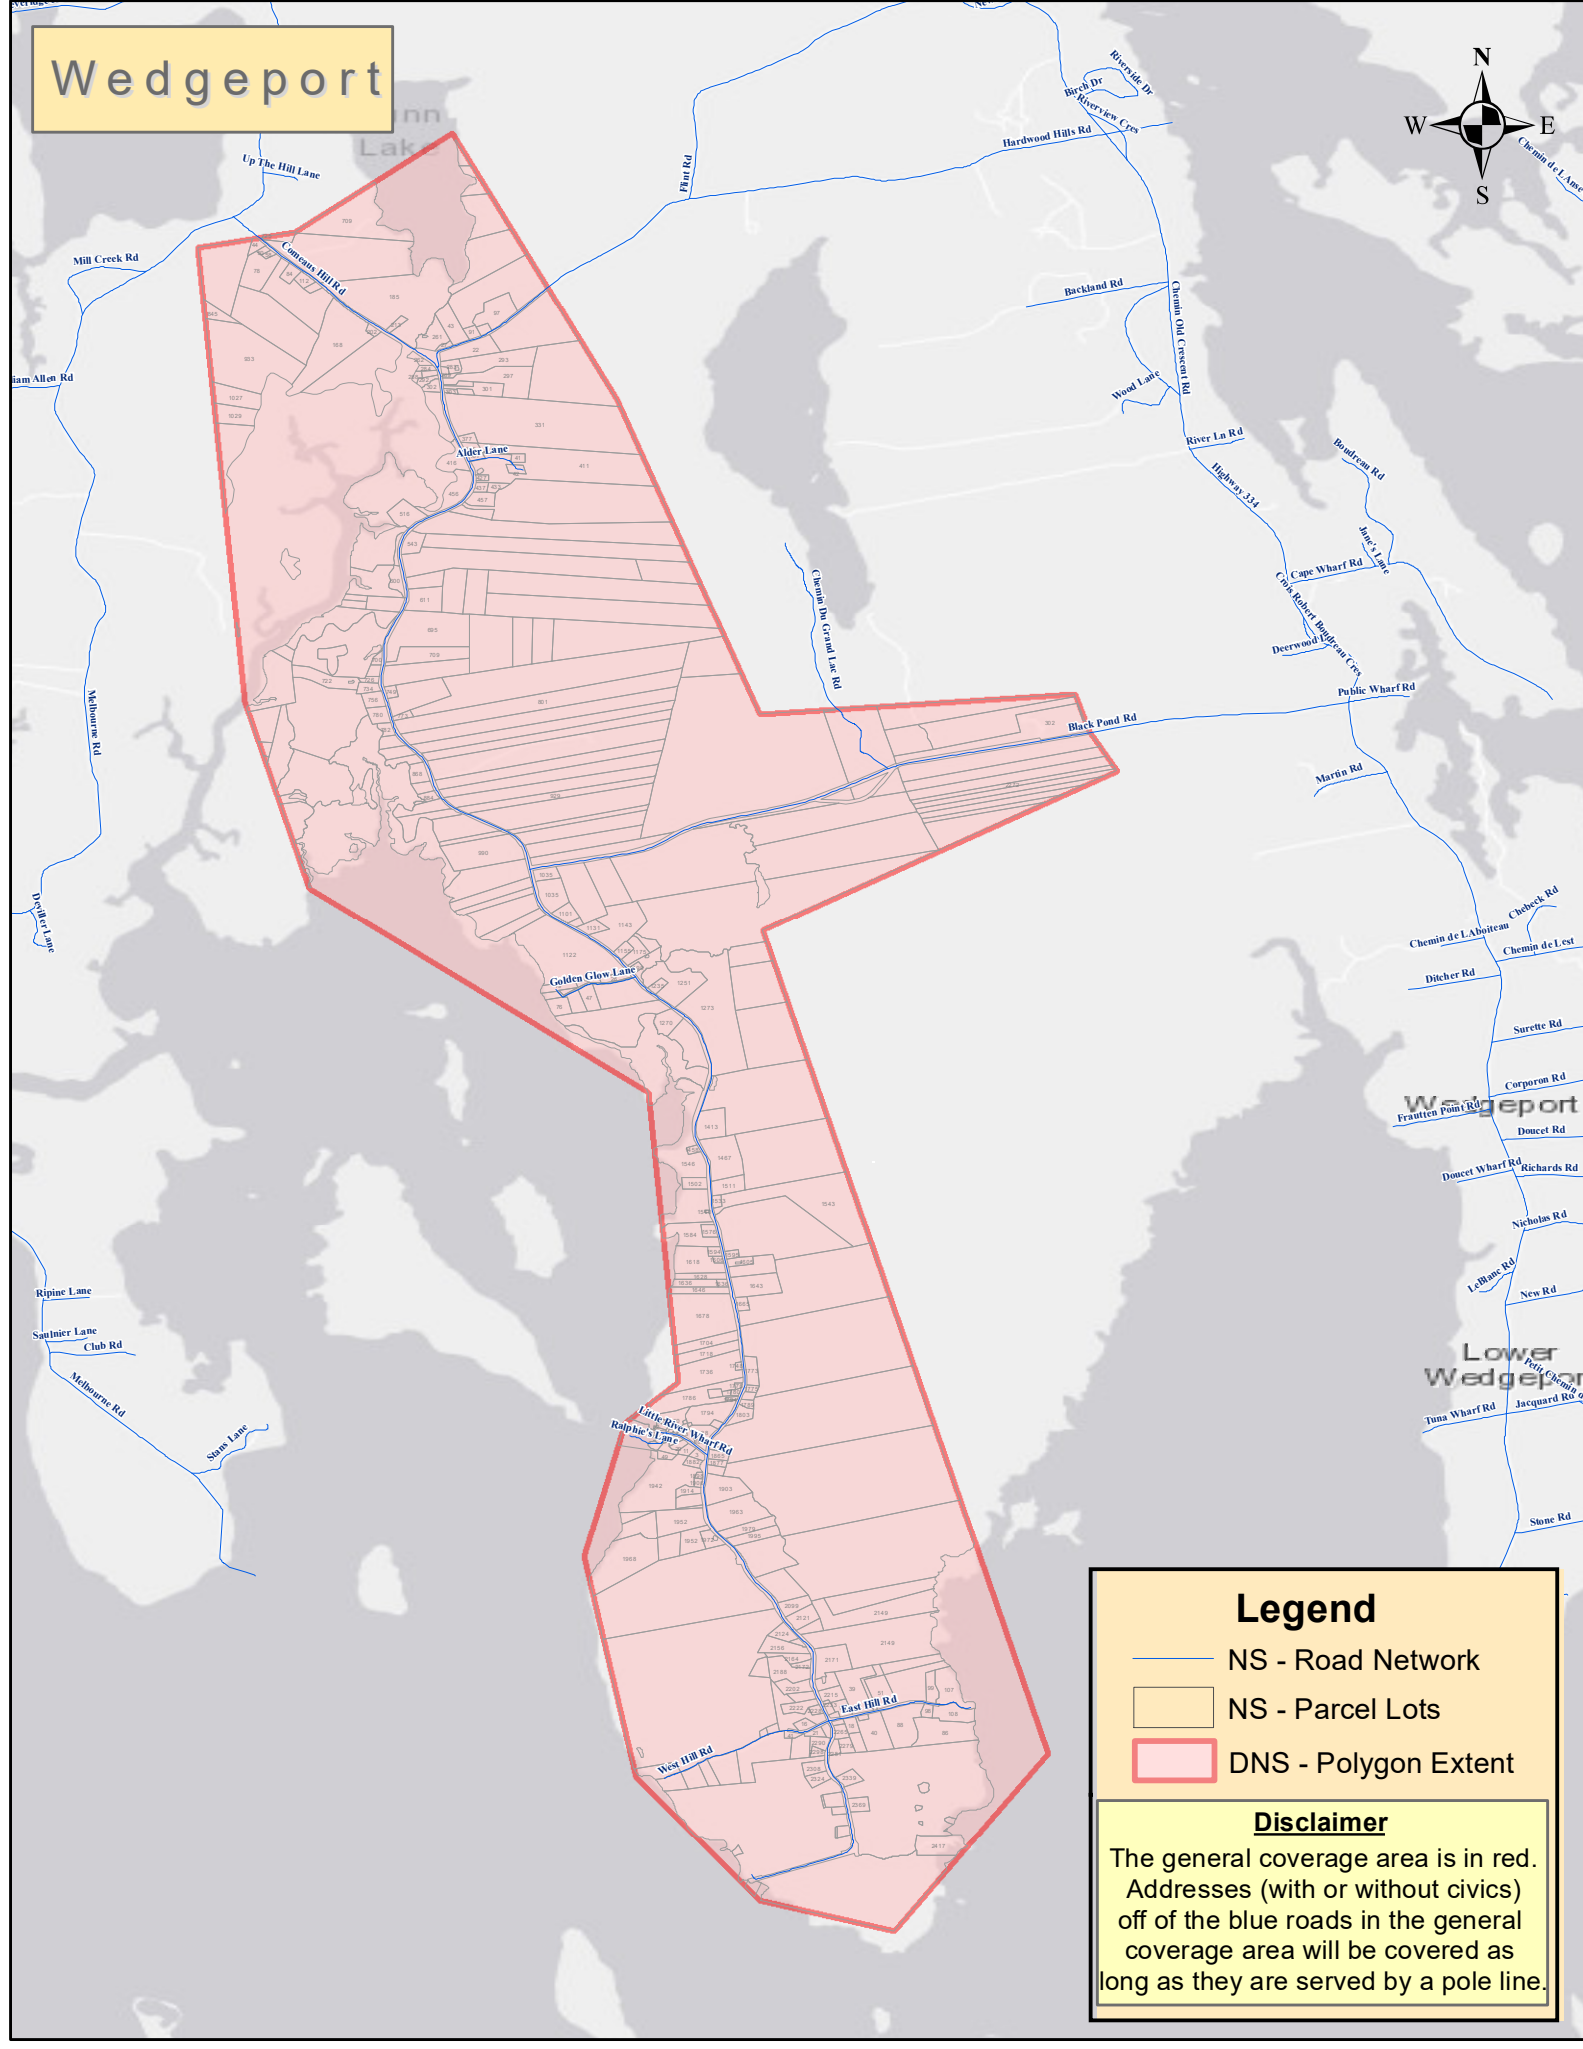

# Wedgeport

**Legend**

- NS - Road Network
- NS - Parcel Lots
- DNS - Polygon Extent

**Disclaimer**

The general coverage area is in red. Addresses (with or without civics) off of the blue roads in the general coverage area will be covered as long as they are served by a pole line.