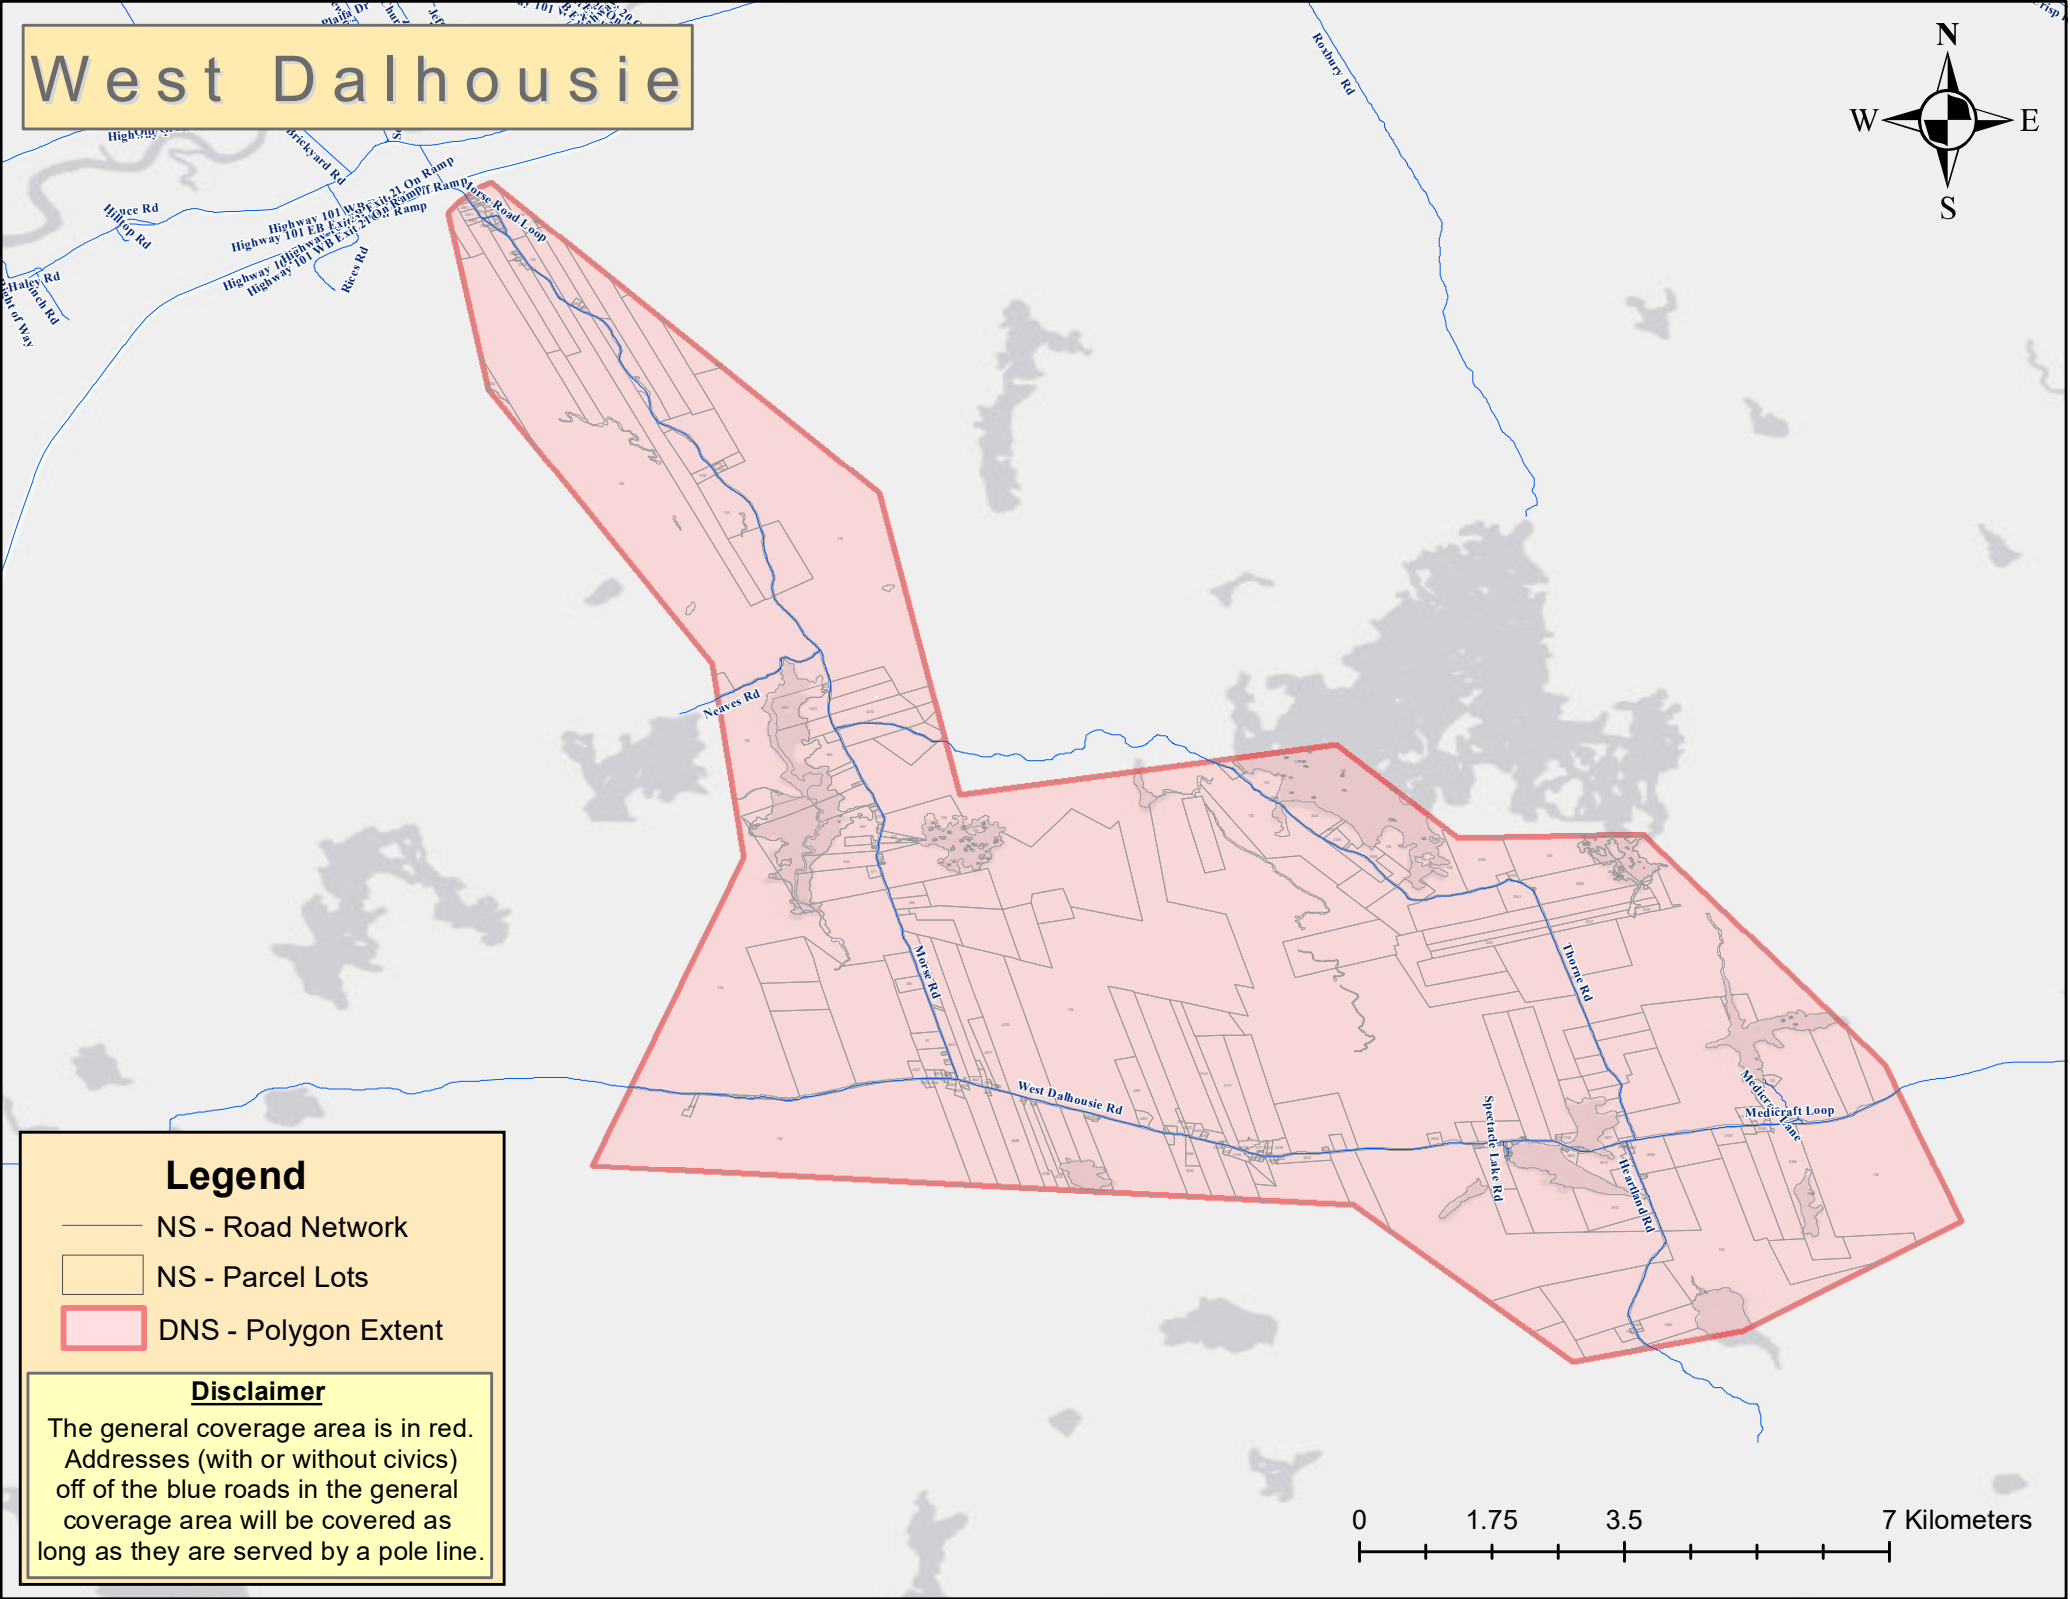

West Dalhousie

Legend

- NS - Road Network
- NS - Parcel Lots
- DNS - Polygon Extent

Disclaimer

The general coverage area is in red.
Addresses (with or without civics)
off of the blue roads in the general
coverage area will be covered as
long as they are served by a pole line.