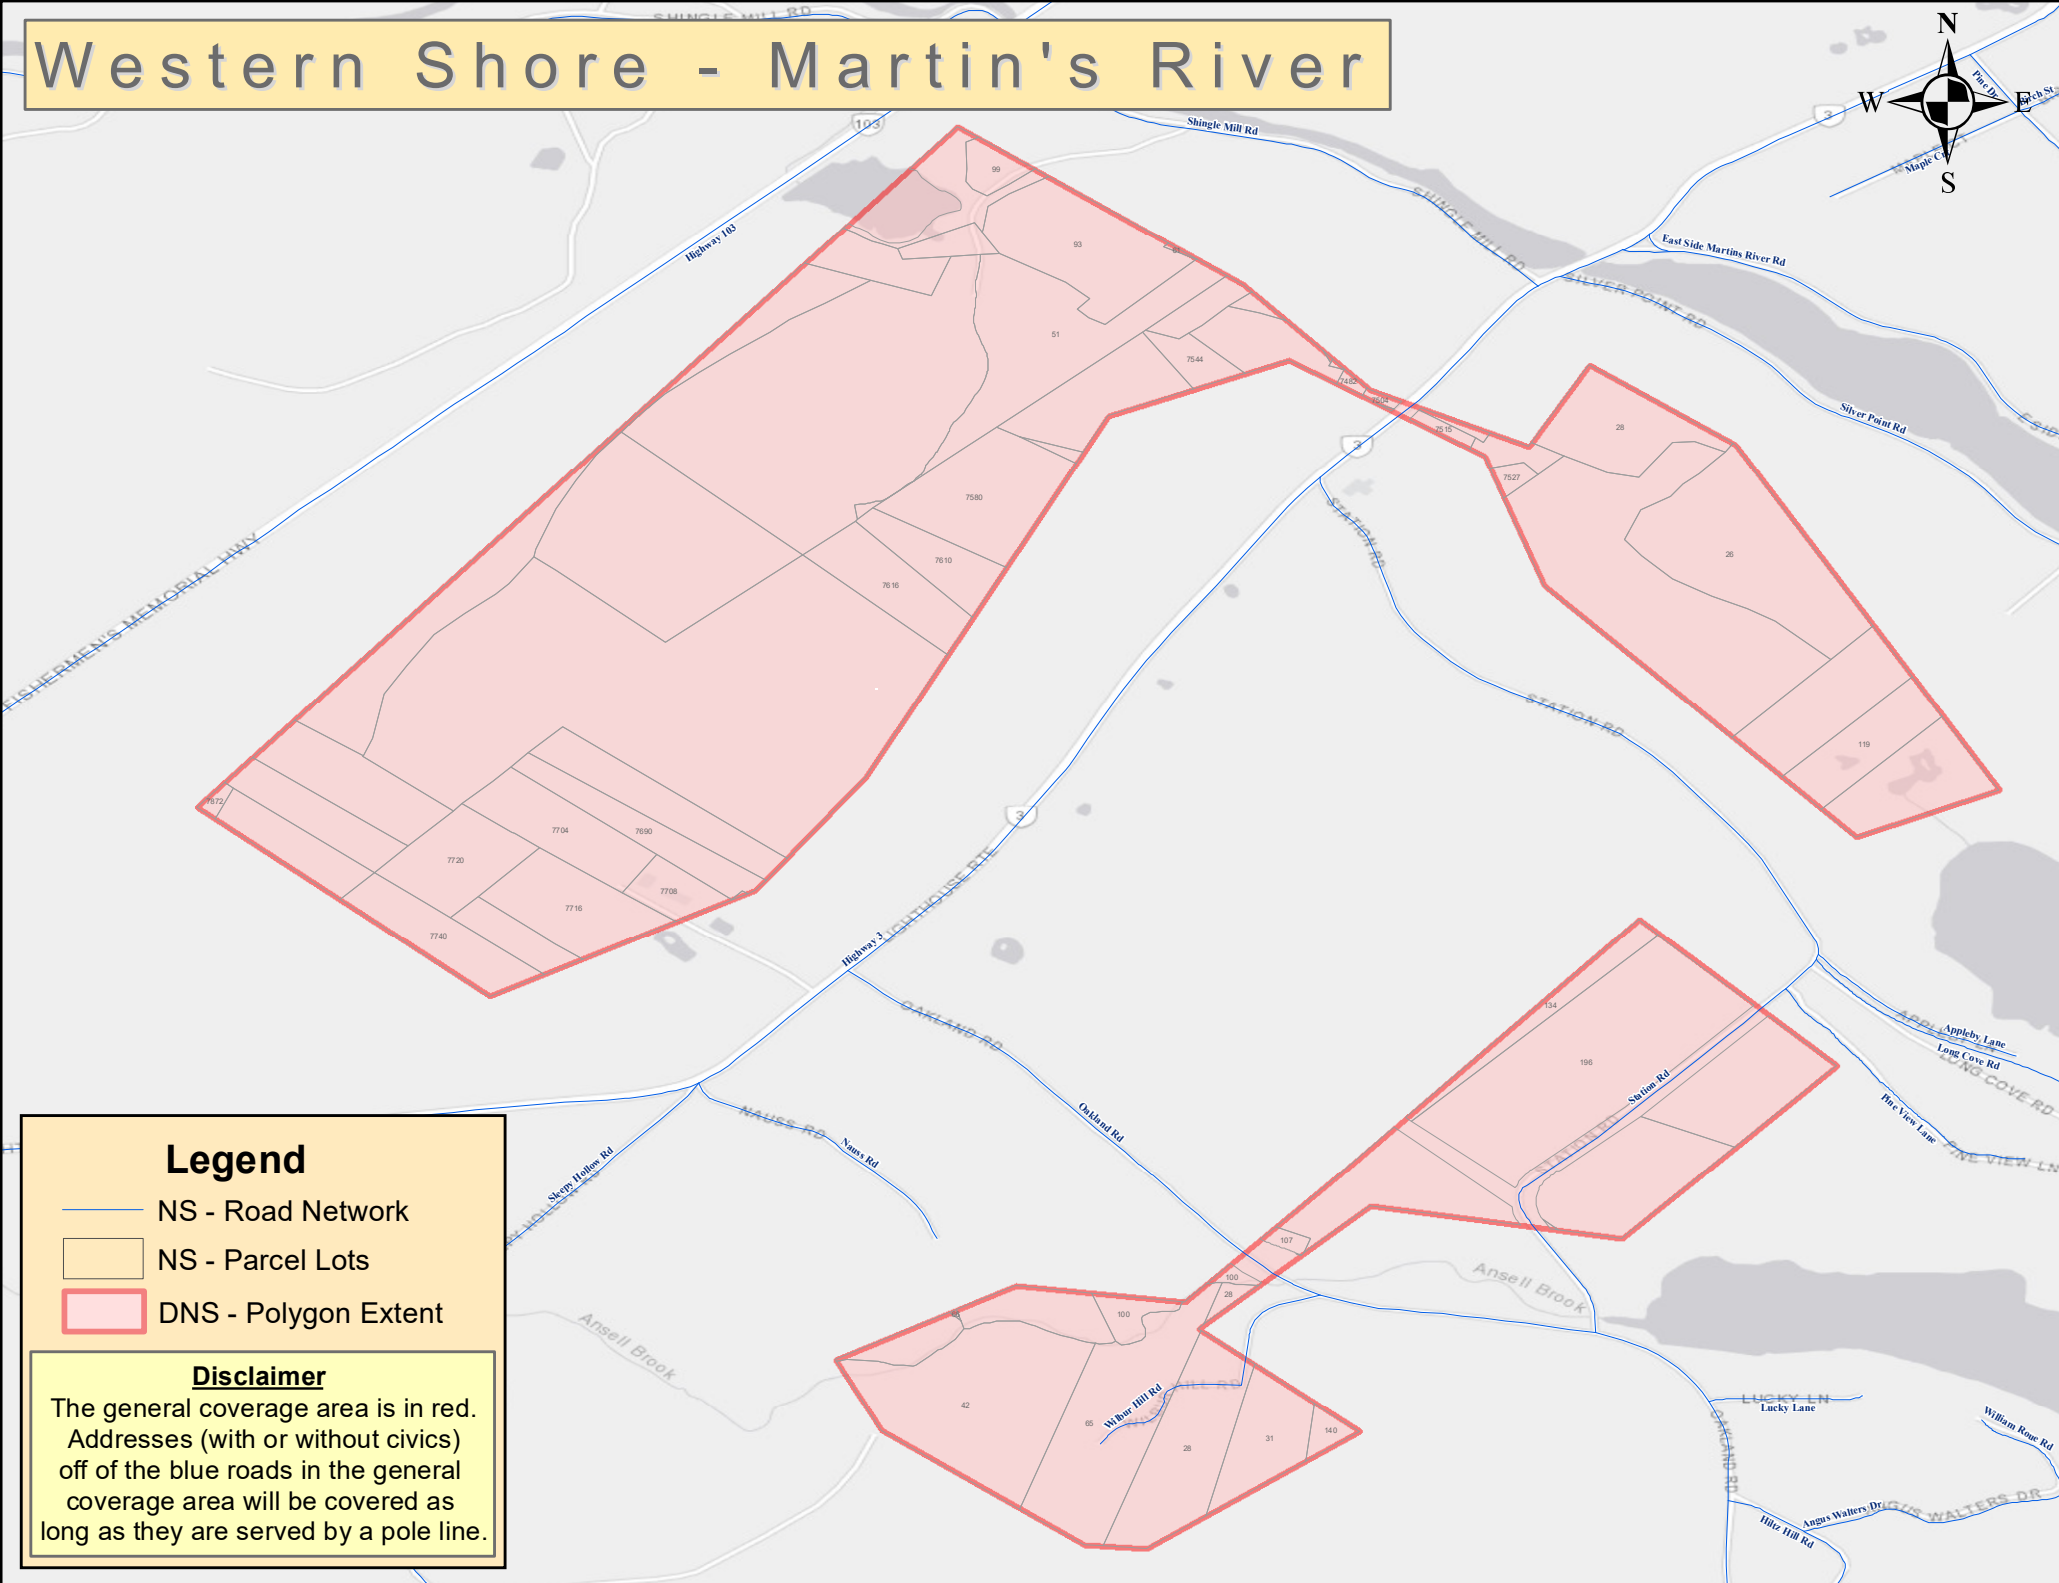

Western Shore - Martin's River

Legend

- NS - Road Network
- NS - Parcel Lots
- DNS - Polygon Extent

Disclaimer

The general coverage area is in red. Addresses (with or without civics) off of the blue roads in the general coverage area will be covered as long as they are served by a pole line.