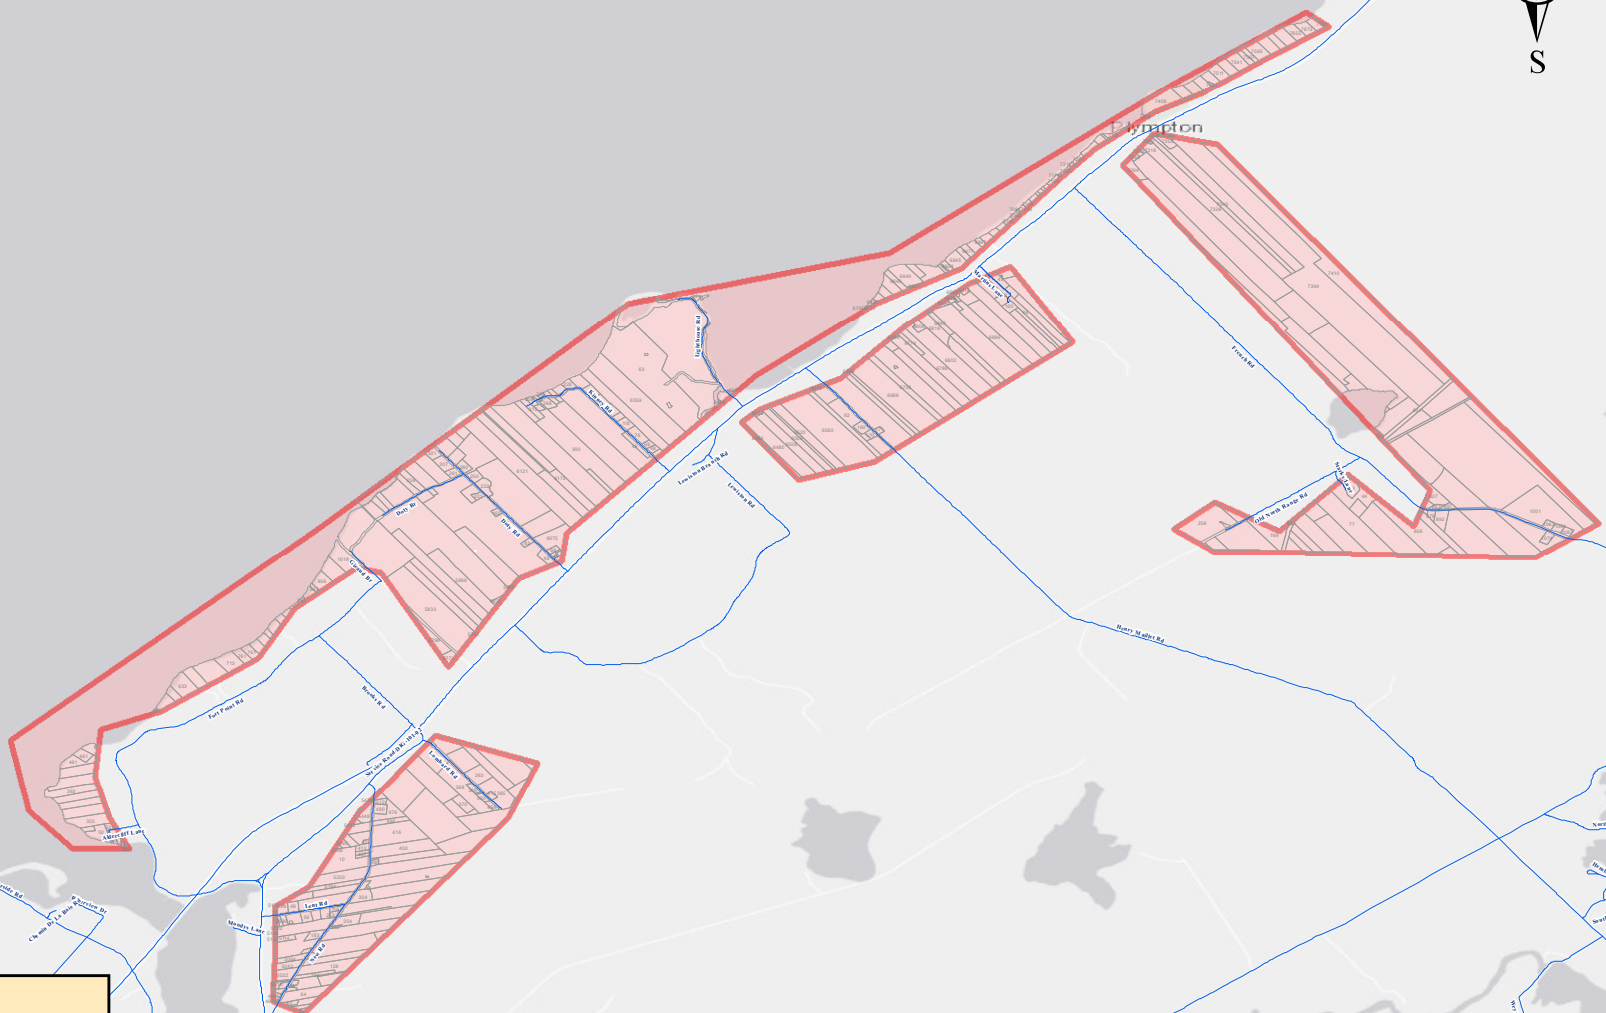

Weymouth North - Ashmore - Plympton

Legend

-  NS - Road Network
-  NS - Parcel Lots
-  DNS - Polygon Extent

Disclaimer

The general coverage area is in red. Addresses (with or without civics) off of the blue roads in the general coverage area will be covered as long as they are served by a pole line.