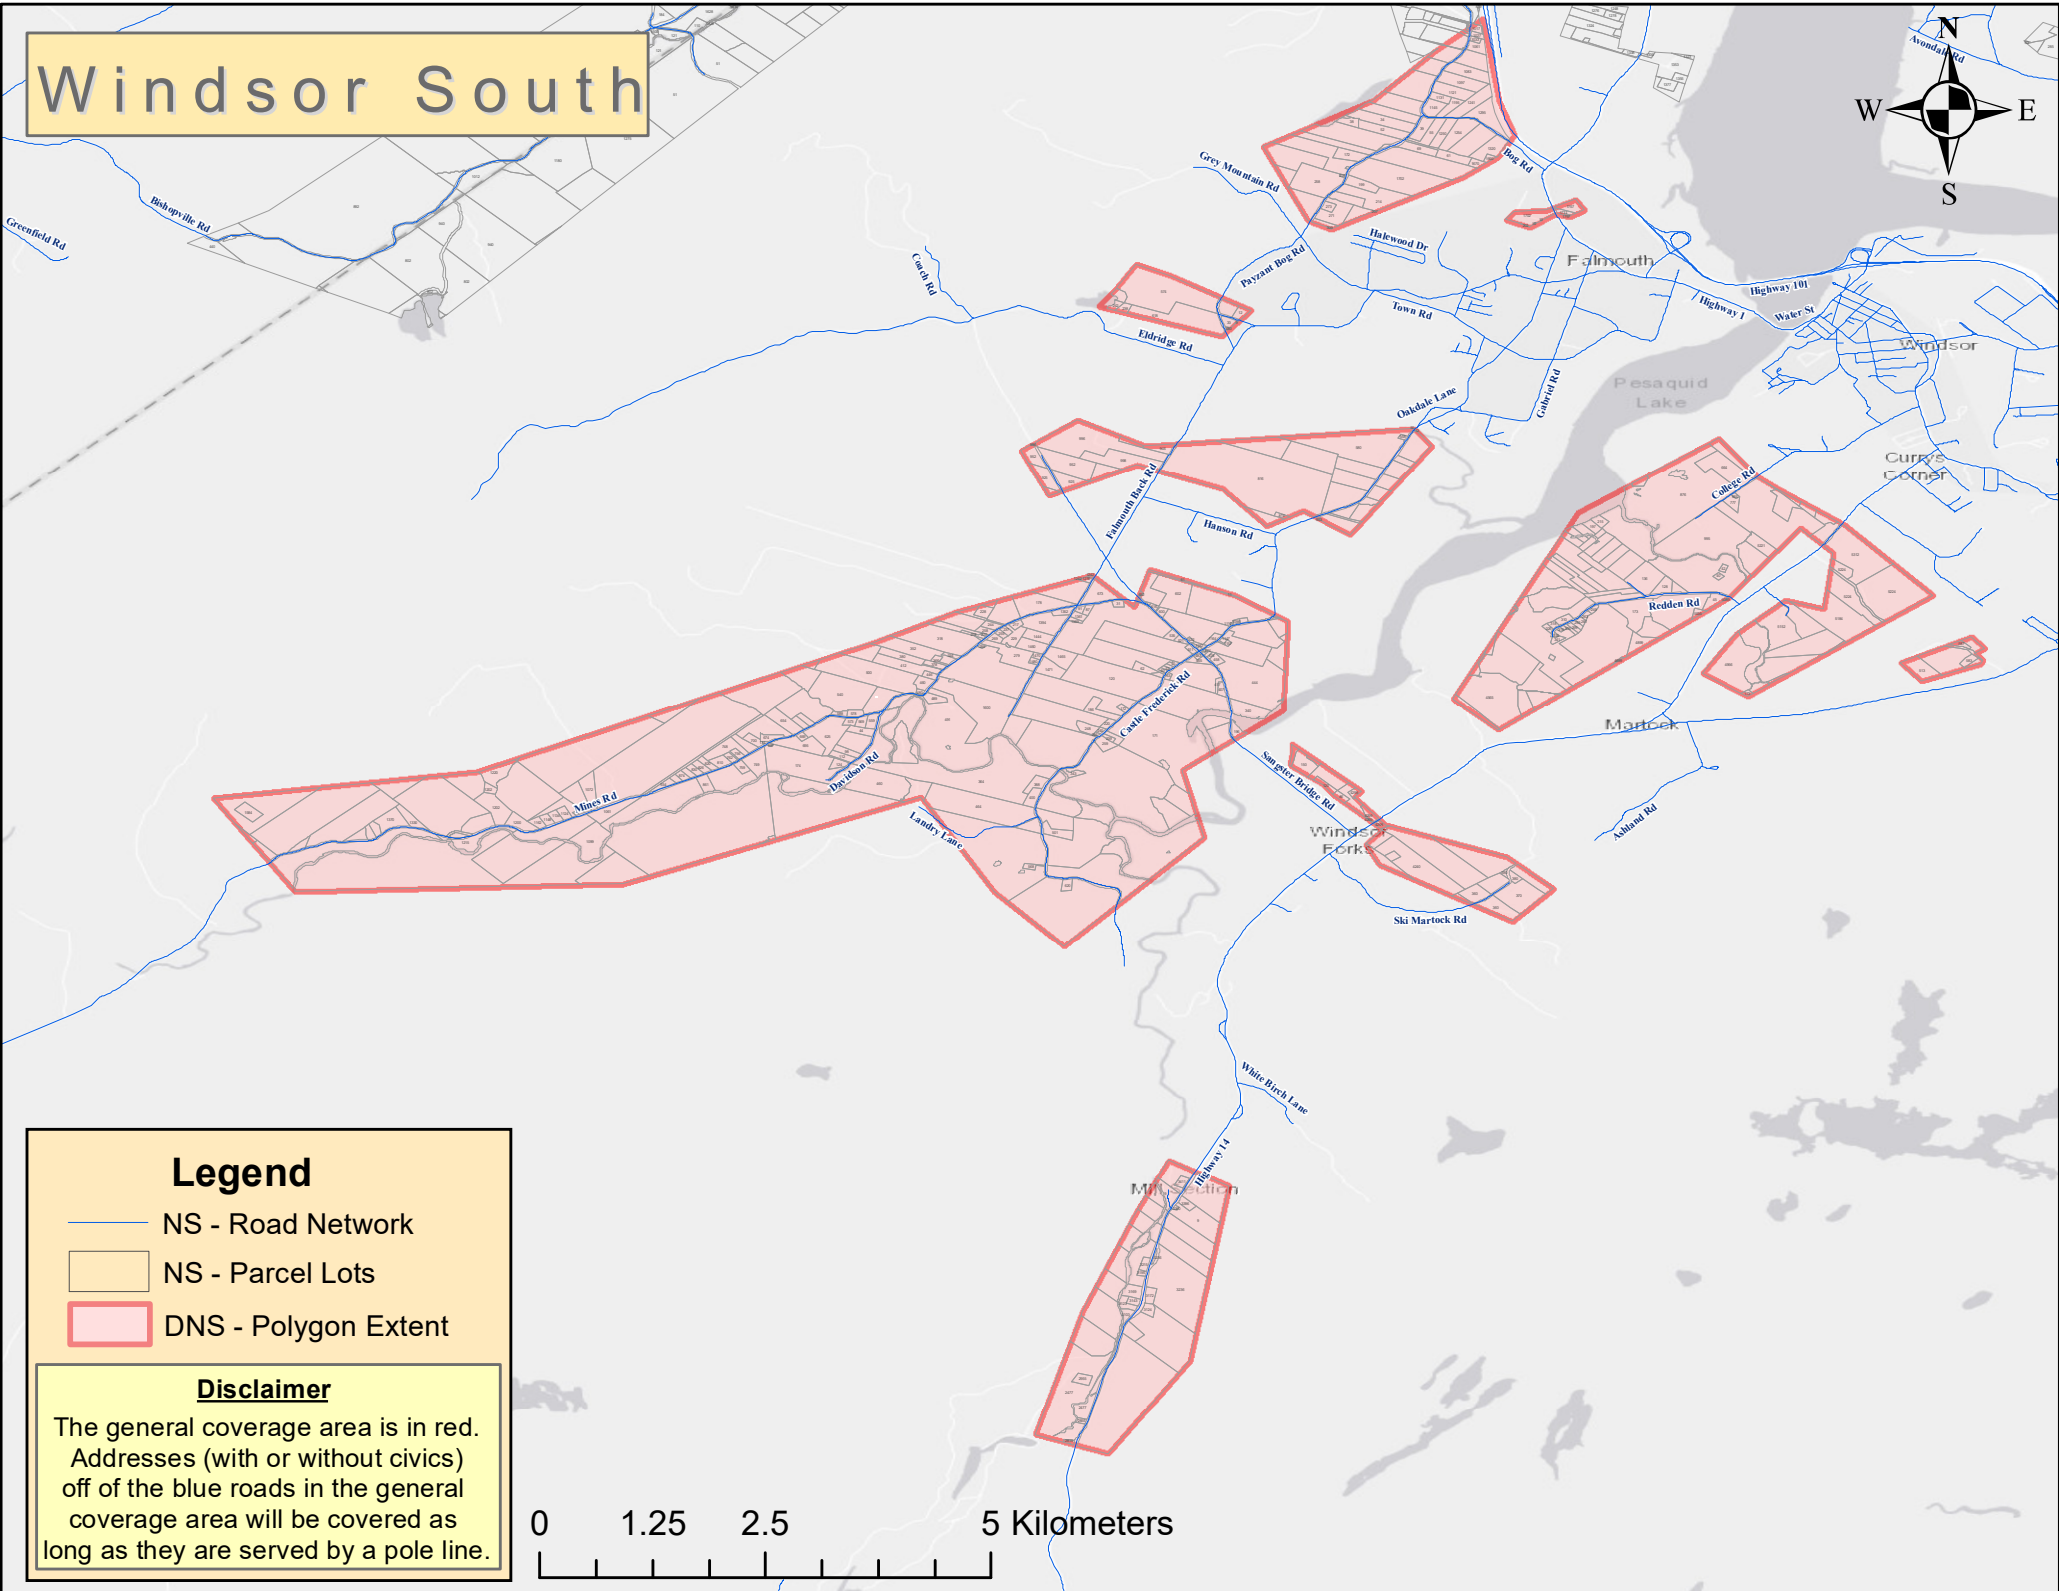

Windsor South

Legend

- NS - Road Network
- NS - Parcel Lots
- DNS - Polygon Extent

Disclaimer

The general coverage area is in red. Addresses (with or without civics) off of the blue roads in the general coverage area will be covered as long as they are served by a pole line.