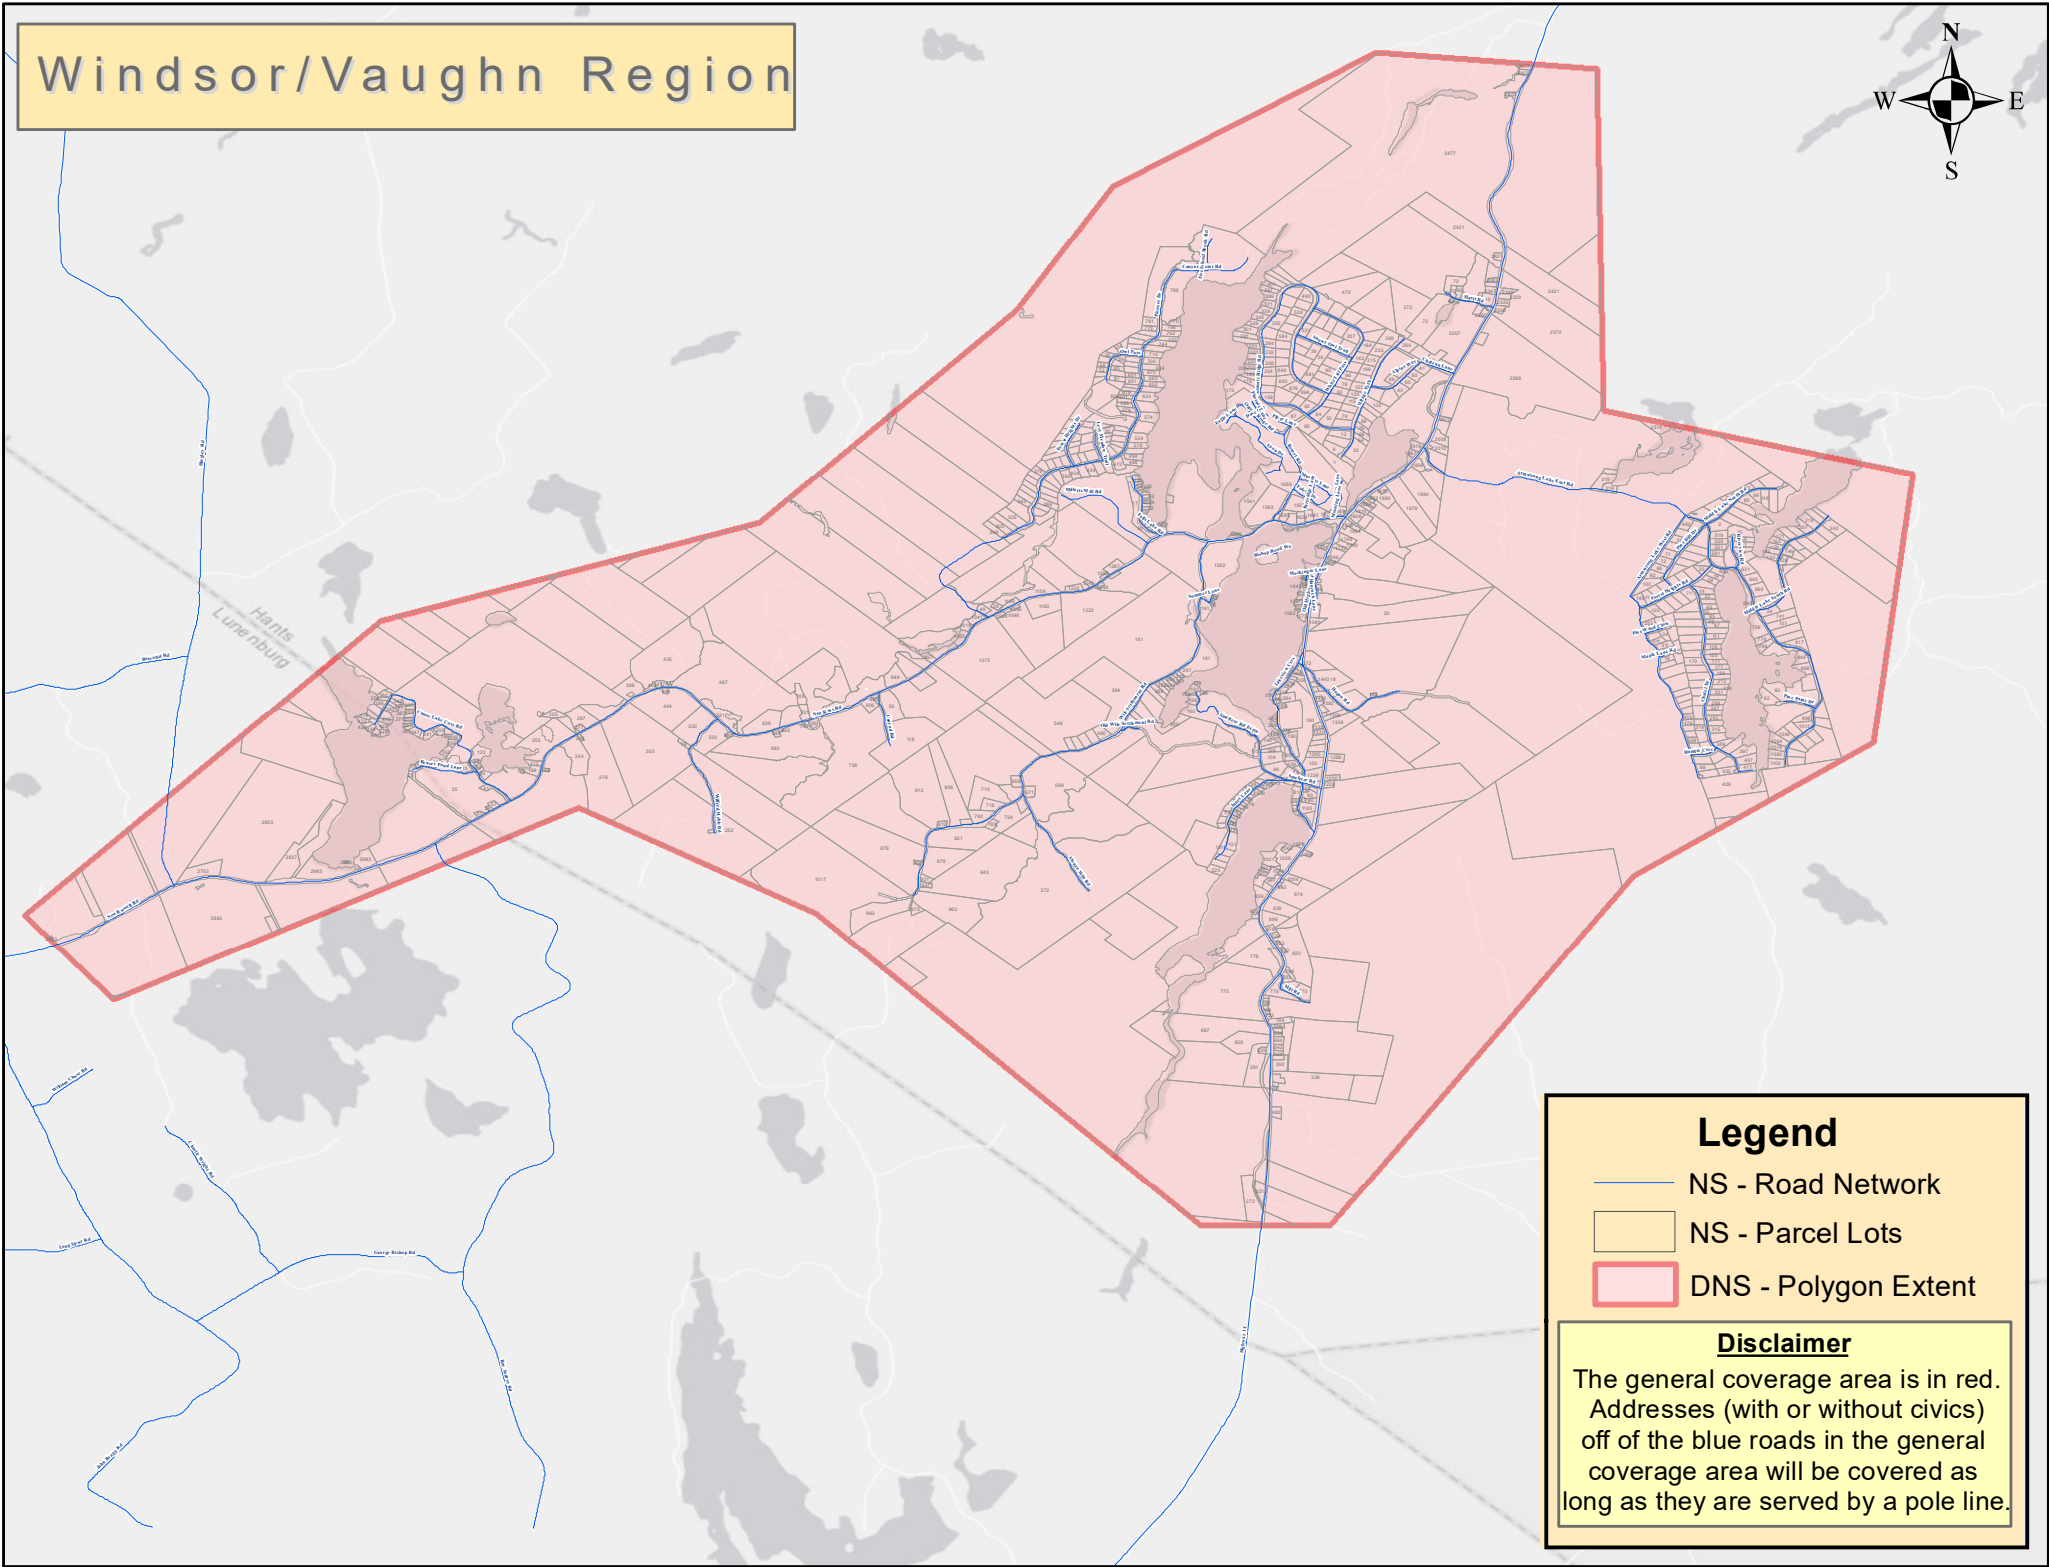

Windsor/Vaughn Region

Legend

-  NS - Road Network
-  NS - Parcel Lots
-  DNS - Polygon Extent

Disclaimer

The general coverage area is in red. Addresses (with or without civics) off of the blue roads in the general coverage area will be covered as long as they are served by a pole line.