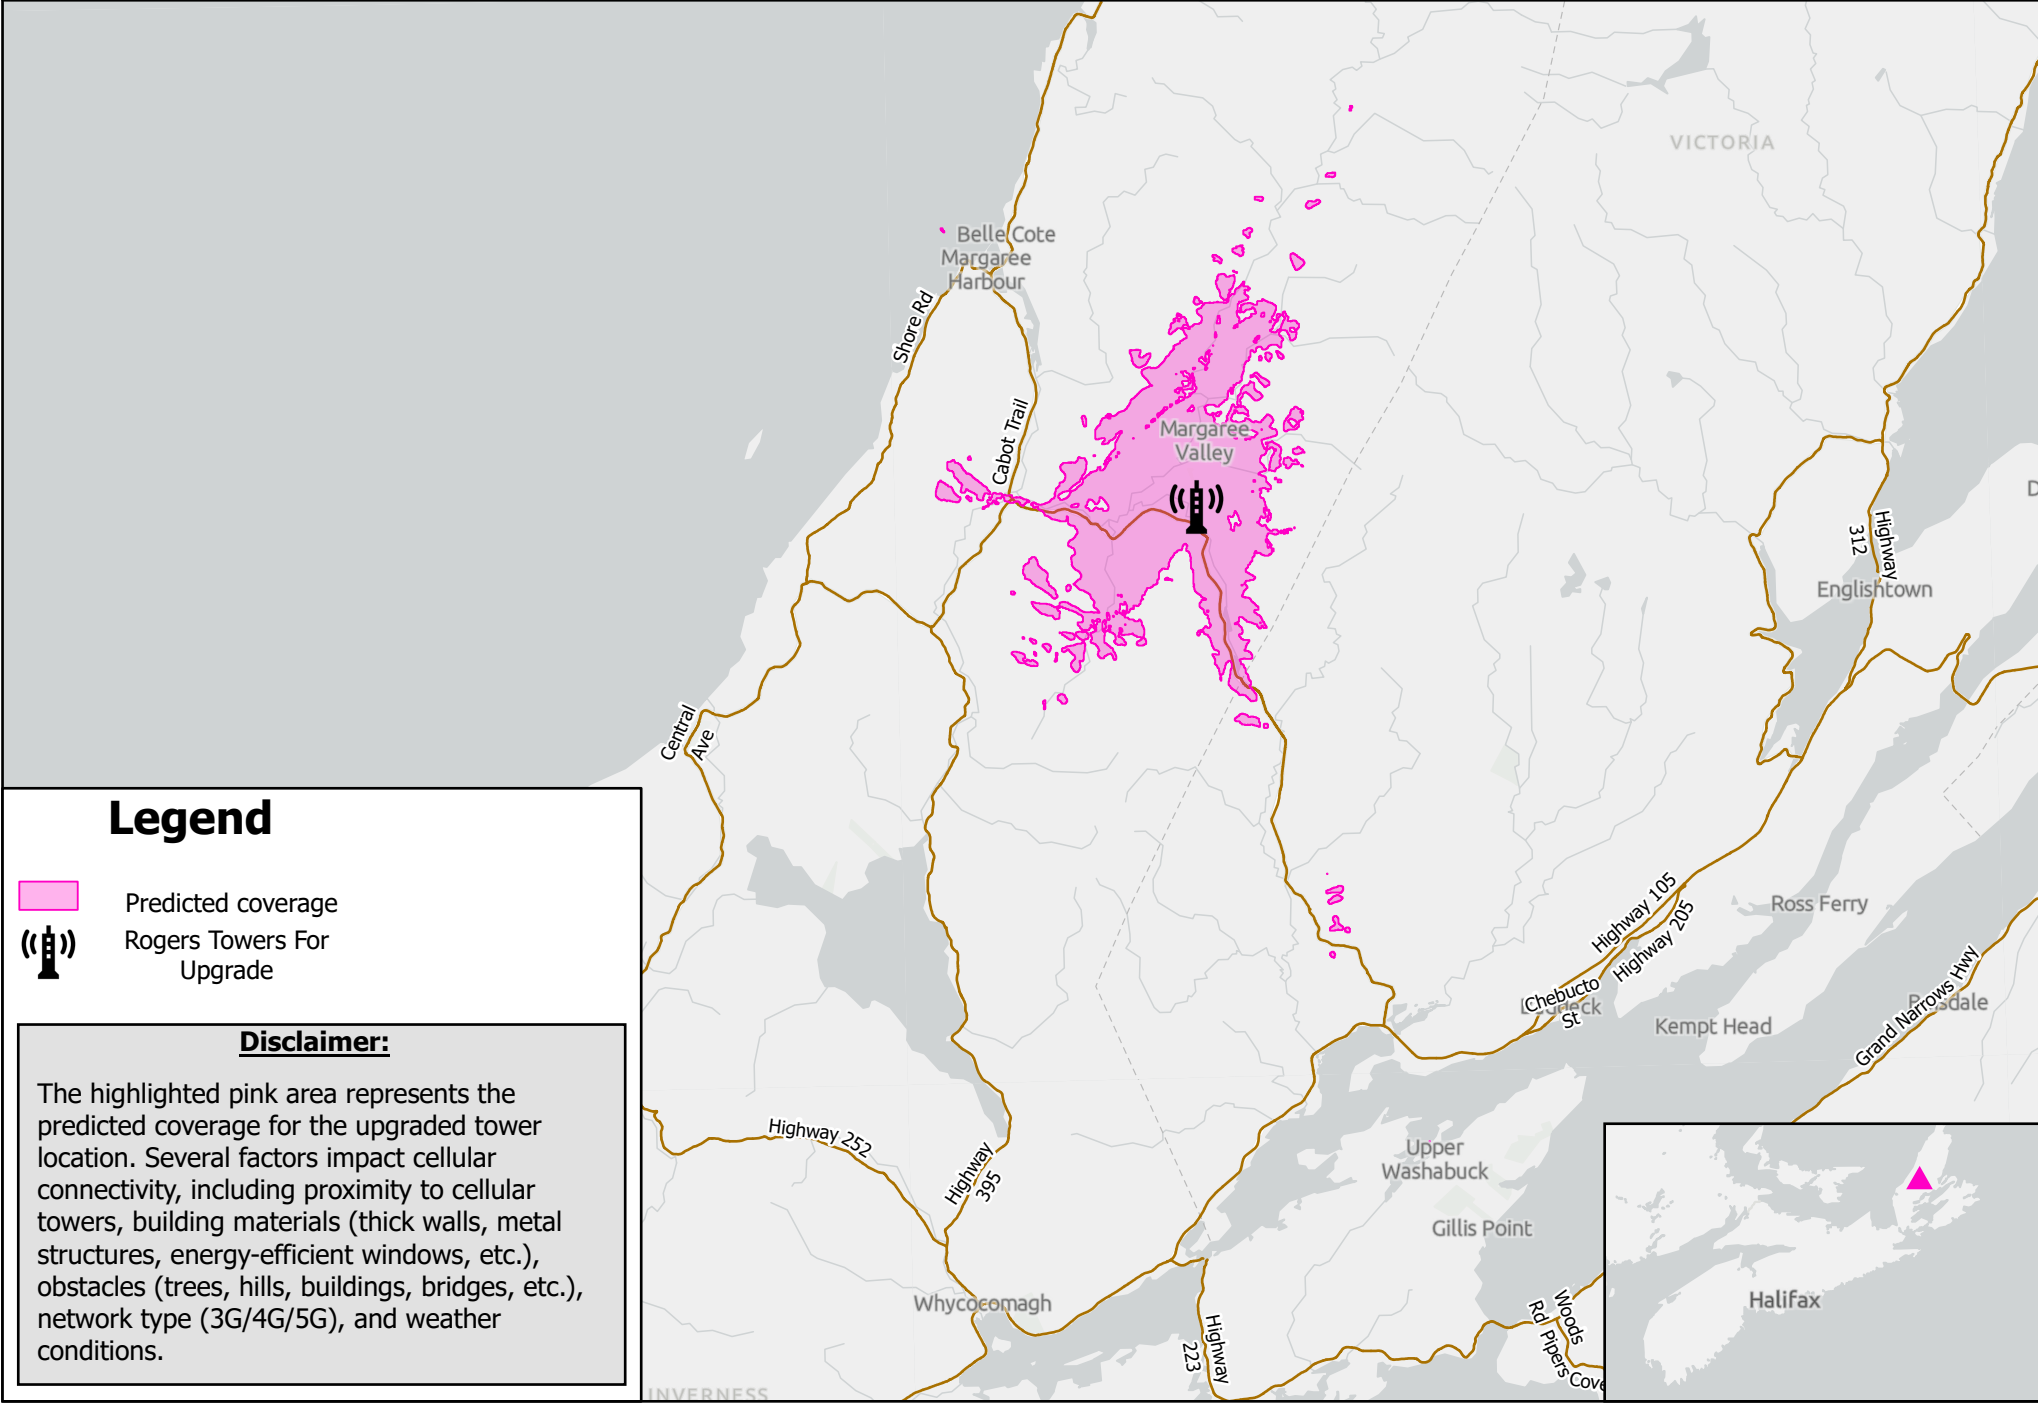

# Site Location: Southwest Margaree

The highlighted pink area represents the predicted coverage for the upgraded tower location.  
This information is accurate as of July 2024.

## Legend

- Predicted coverage
- Rogers Towers For Upgrade

### Disclaimer:

The highlighted pink area represents the predicted coverage for the upgraded tower location. Several factors impact cellular connectivity, including proximity to cellular towers, building materials (thick walls, metal structures, energy-efficient windows, etc.), obstacles (trees, hills, buildings, bridges, etc.), network type (3G/4G/5G), and weather conditions.